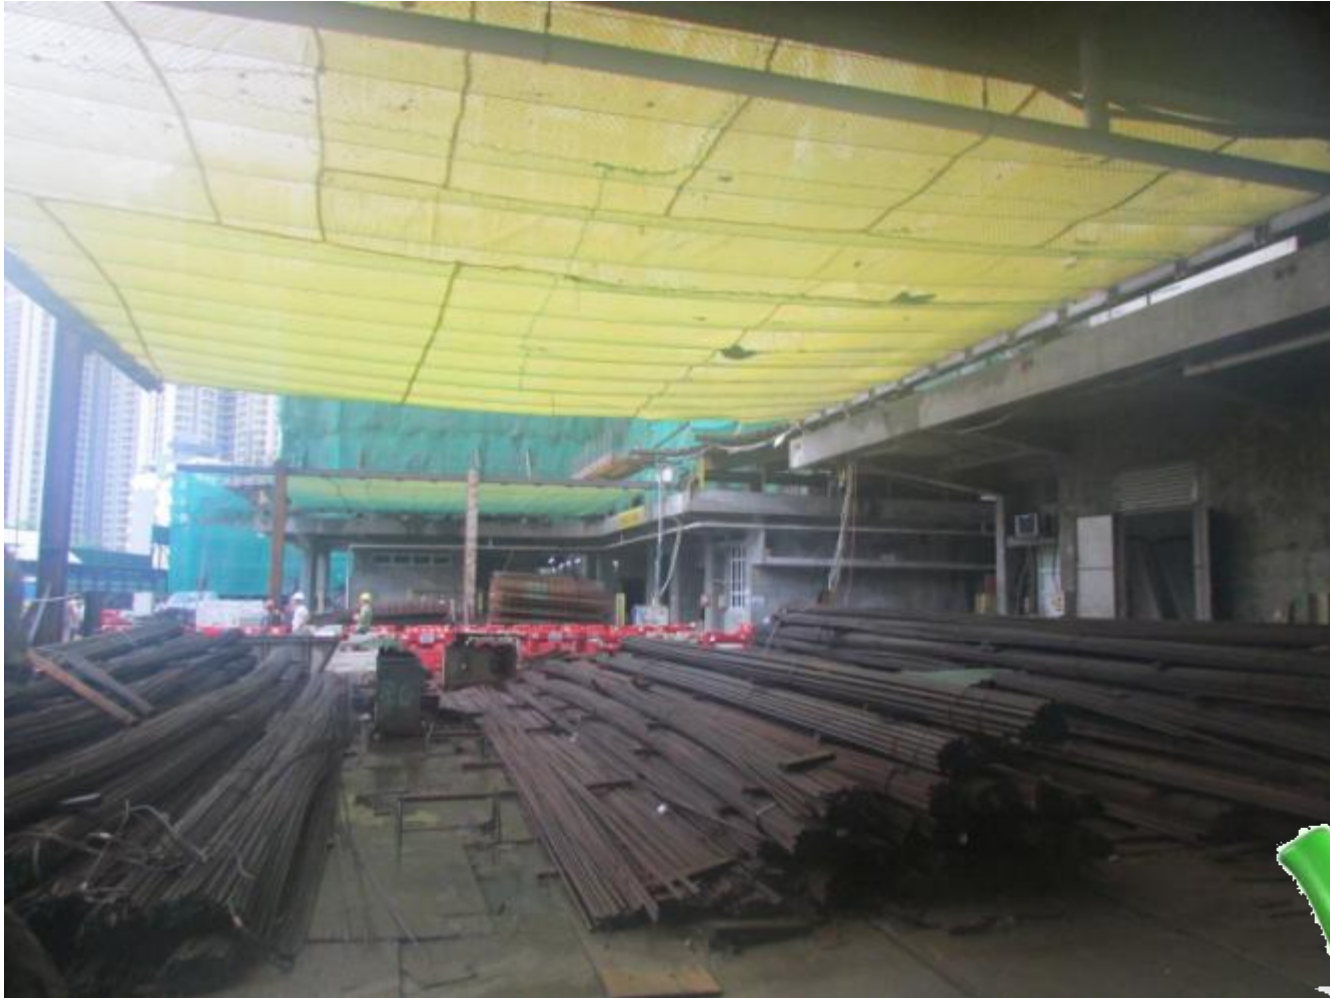

PREVENTION OF FALLING OBJECTS 防止高空墜物

24

将贴通告，提醒进入地盘须佩戴安全帽连下颌带

SAFETY NOTICE WAS DISPLAYED TO REMIND WEARING THE SAFETY HELMET WITH CHIN STRAP WITH CHIN STRAP

ALARM SYSTEM INSTALLED AT REFUSE CHUTE TO WARN USER IF SOMEONE IS USING THE CHUTE AT UPPER LEVEL

如上层有人正使用垃圾槽，垃圾槽开口处之警
报器会亮着，以作警告

扎铁场设置保护网

BAR BENDING AREA WITH PROTECTIVE NET

孔洞完整地覆盖并张贴告示

OPENING FULLY COVERED WITH
NOTICE

用木屜覆盖垃圾槽旁边的钢筋

METAL BARS NEAR THE REFUSE CHUTE COVERED BY WOODEN ENCLOSURE

为突出钢筋提供金属保护

METAL COVER PROVIDED FOR PROTRUDING REBARS