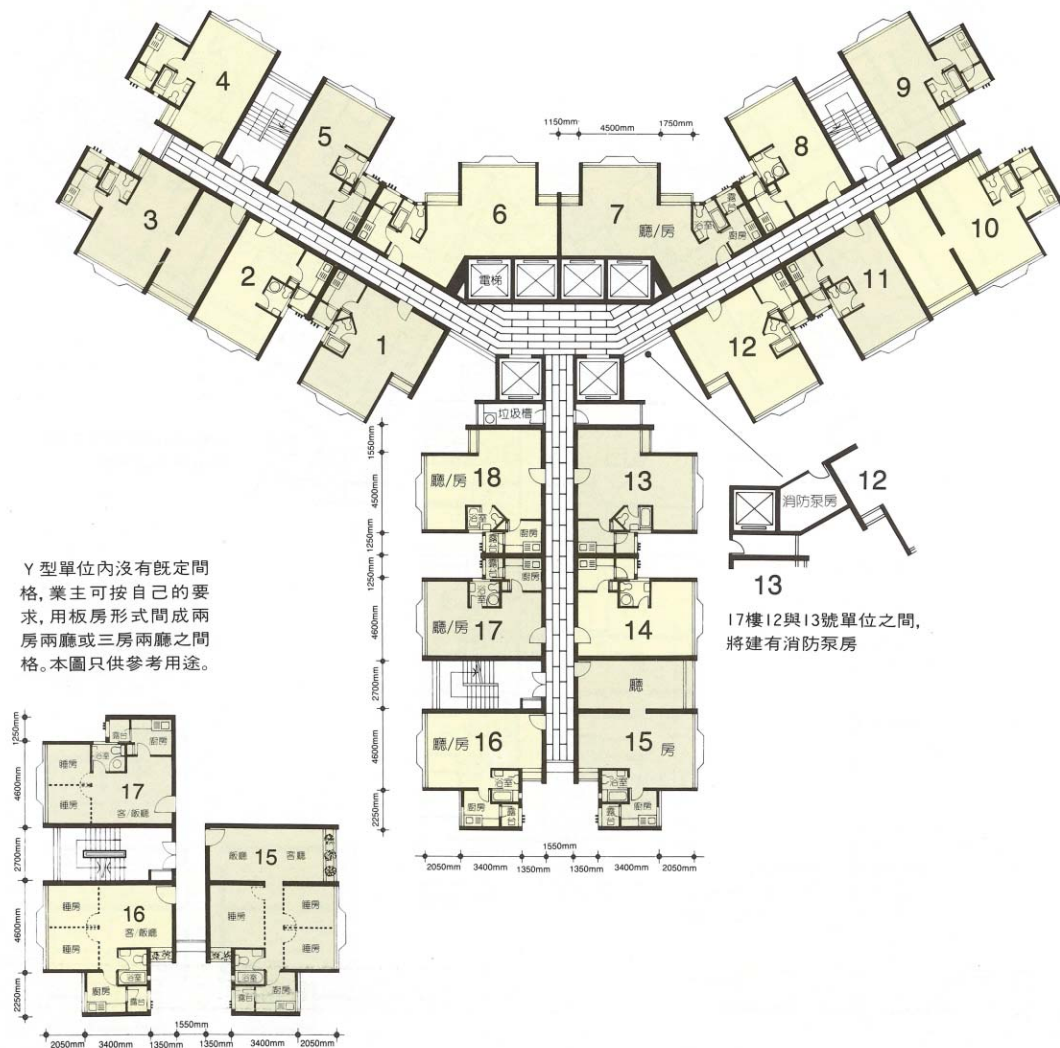

樓宇樣本平面圖

頌雅苑頌善閣 (B座) 1樓至34樓

Typical Floor Plan

Chung Nga Court Chung Sin House (Block B)
1/F-34/F

樓宇樣本平面圖、附圖摘錄自居者有其屋計劃第11期丙的頌雅苑資料摘要, 只供參考。擬購買單位人士在購買單位前, 應實地參觀並了解擬選購單位的現狀。

The typical floor plan, part plan are extracted from the information brochure of Chung Nga Court under the Home Ownership Scheme Phase 11C and are for reference only. Prior to purchasing a flat, prospective purchaser should carry out on-the-spot visit to get to know the existing condition of the flat.