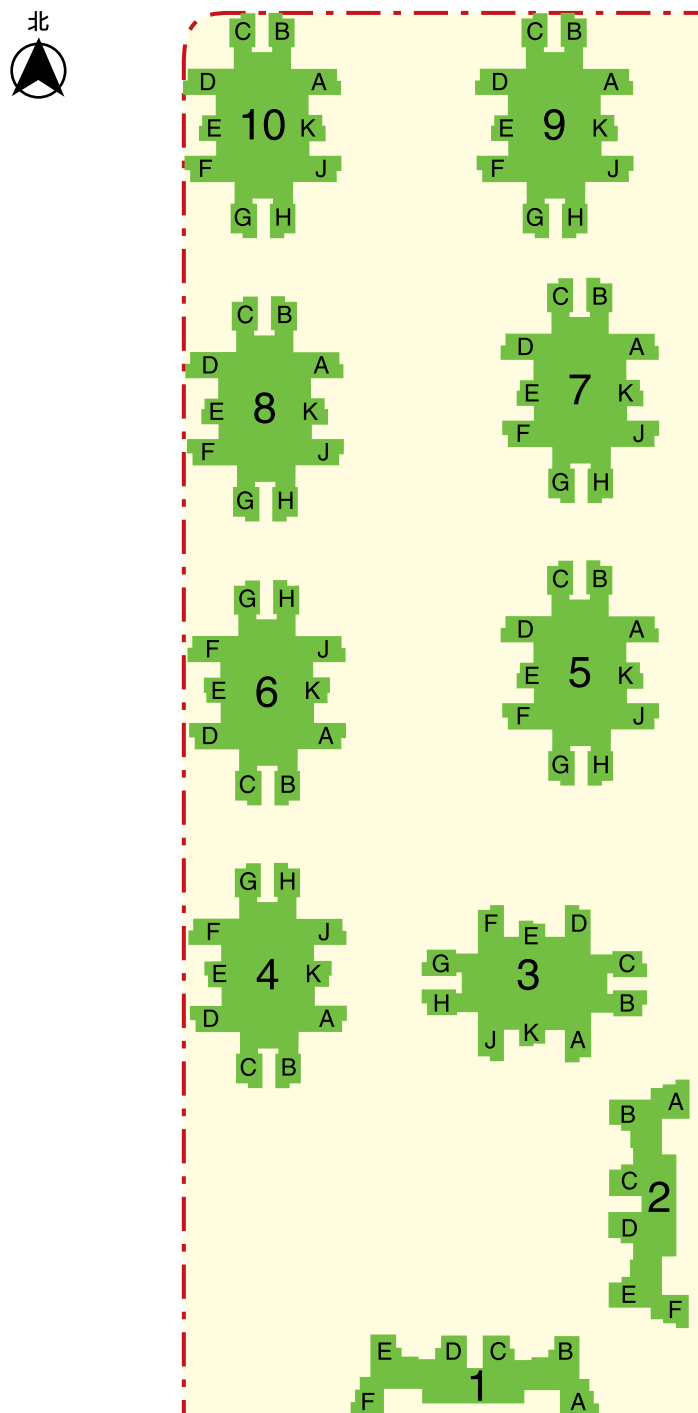

樓宇位置圖
愛蝶灣

Block Plan
Aldrich Garden

樓宇位置圖只供參考。擬購買該屋苑單位人士，應實地參觀並了解該屋苑的現狀。

This block plan is for reference only. Prospective purchasers should make on-the-spot visits for better understanding of the existing conditions of the court.