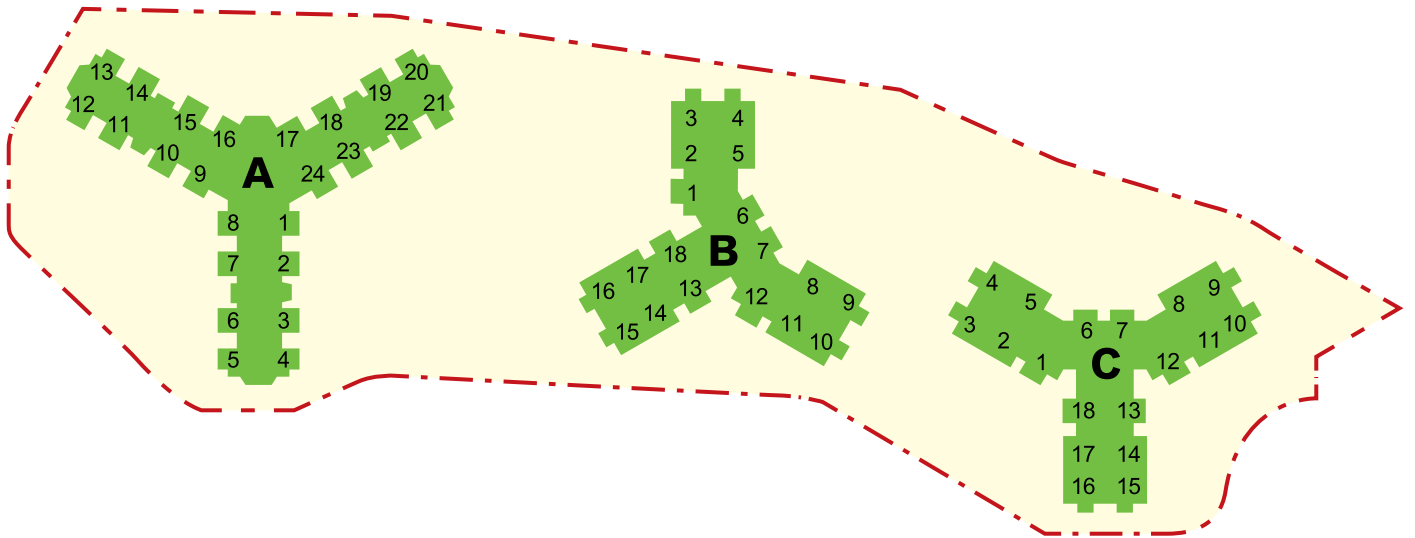

樓宇位置圖
頌雅苑

Block Plan
Chung Nga Court

樓宇位置圖只供參考。擬購買該屋苑單位人士，應實地參觀並了解該屋苑的現狀。

This block plan is for reference only. Prospective purchasers should make on-the-spot visits for better understanding of the existing conditions of the court.