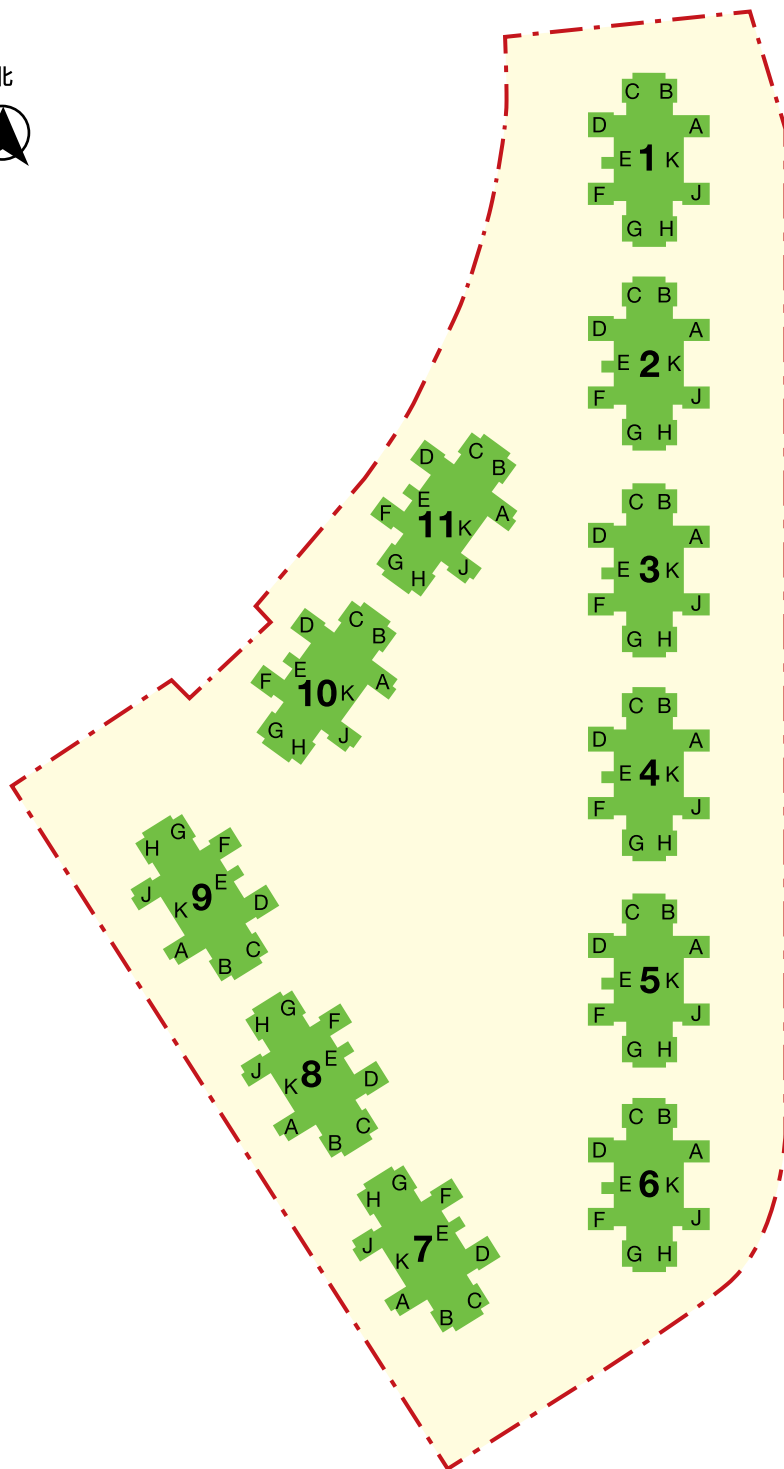

樓宇位置圖
富景花園

Block Plan
Fullview Garden

樓宇位置圖只供參考。擬購買該屋苑單位人士，應實地參觀並了解該屋苑的現狀。
This block plan is for reference only. Prospective purchasers should make on-the-spot visits for better understanding of the existing conditions of the court.