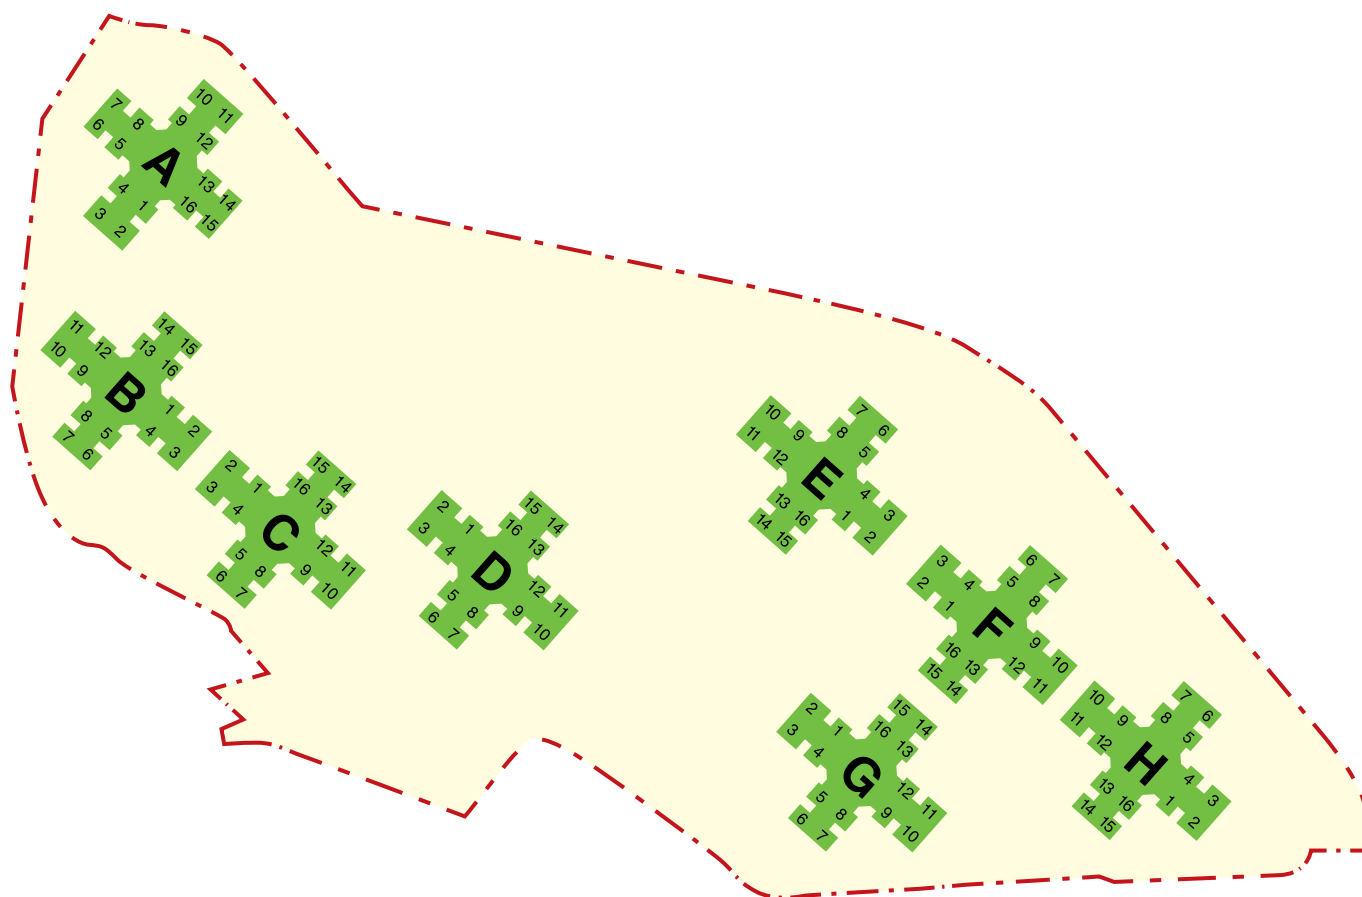

樓宇位置圖
曉麗苑

Block Plan
Hiu Lai Court

樓宇位置圖只供參考。擬購買該屋苑單位人士，應實地參觀並了解該屋苑的現狀。

This block plan is for reference only. Prospective purchasers should make on-the-spot visits for better understanding of the existing conditions of the court.