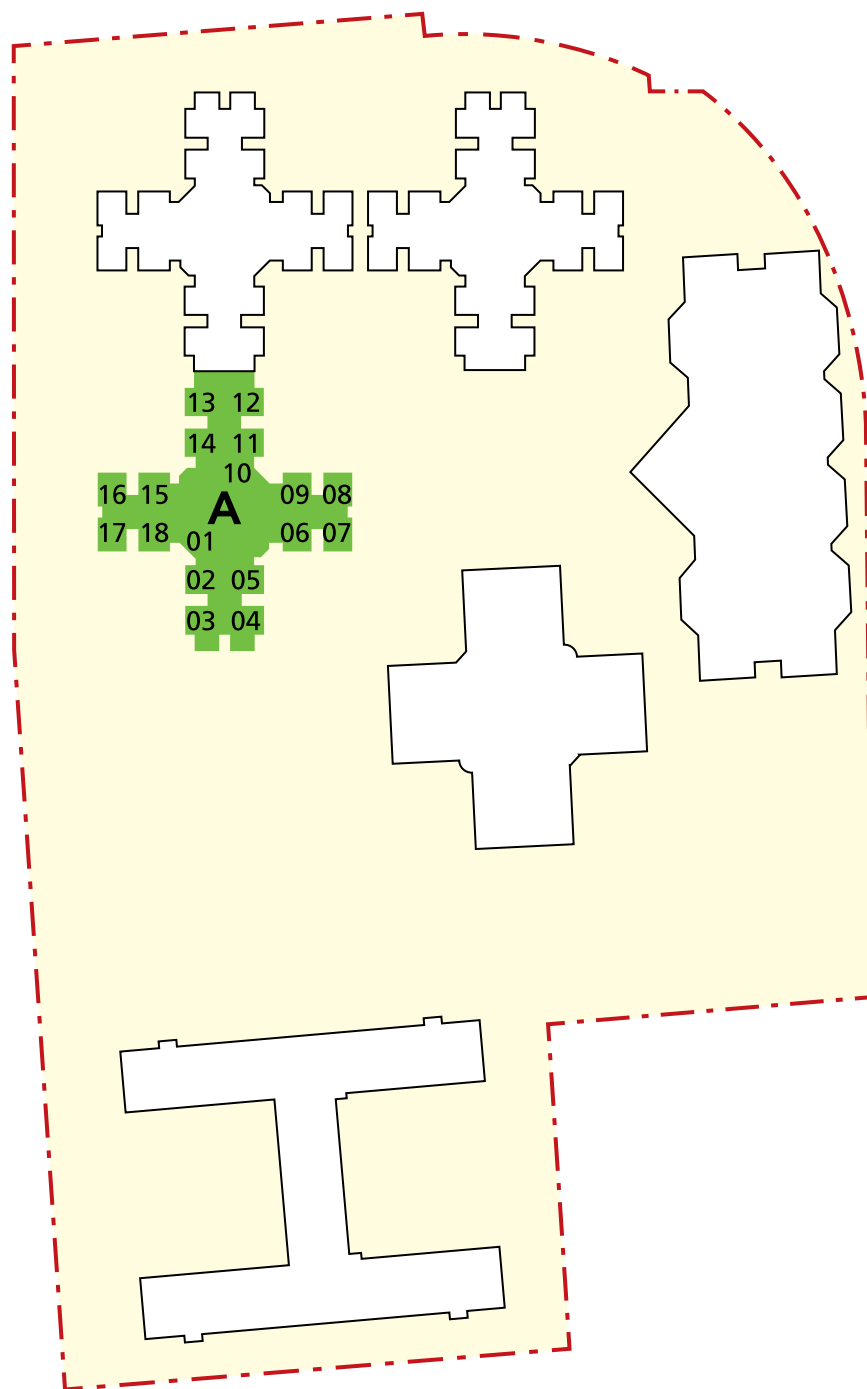

樓宇位置圖
海富苑

Block Plan
Hoi Fu Court

樓宇位置圖只供參考。擬購買該屋苑單位人士，應實地參觀並了解該屋苑的現狀。
This block plan is for reference only. Prospective purchasers should make on-the-spot visits for better understanding of the existing conditions of the court.