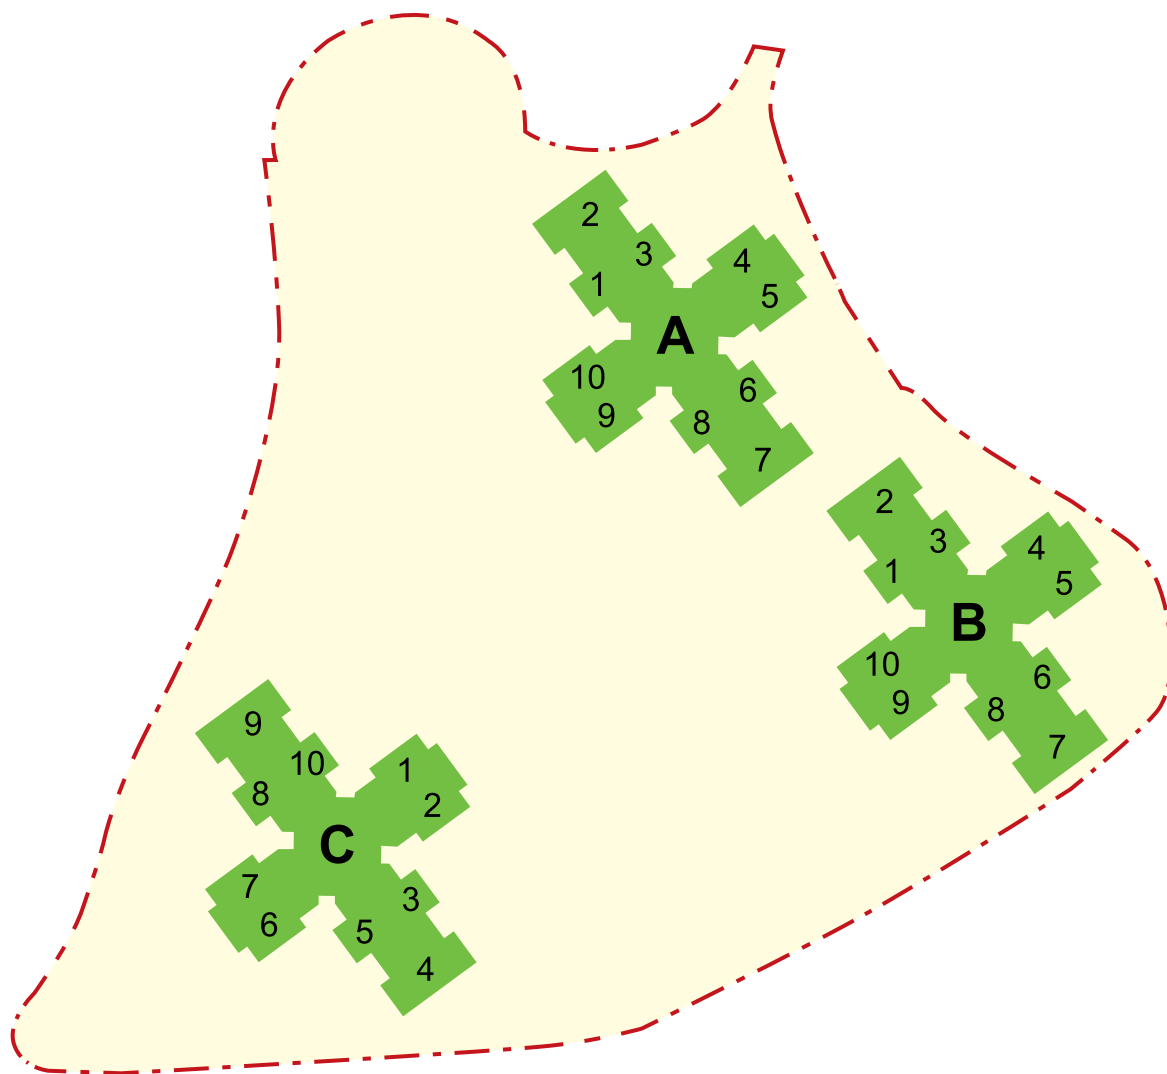

樓宇位置圖
康林苑

Block Plan
Hong Lam Court

樓宇位置圖只供參考。擬購買該屋苑單位人士，應實地參觀並了解該屋苑的現狀。
This block plan is for reference only. Prospective purchasers should make on-the-spot visits for better understanding of the existing conditions of the court.