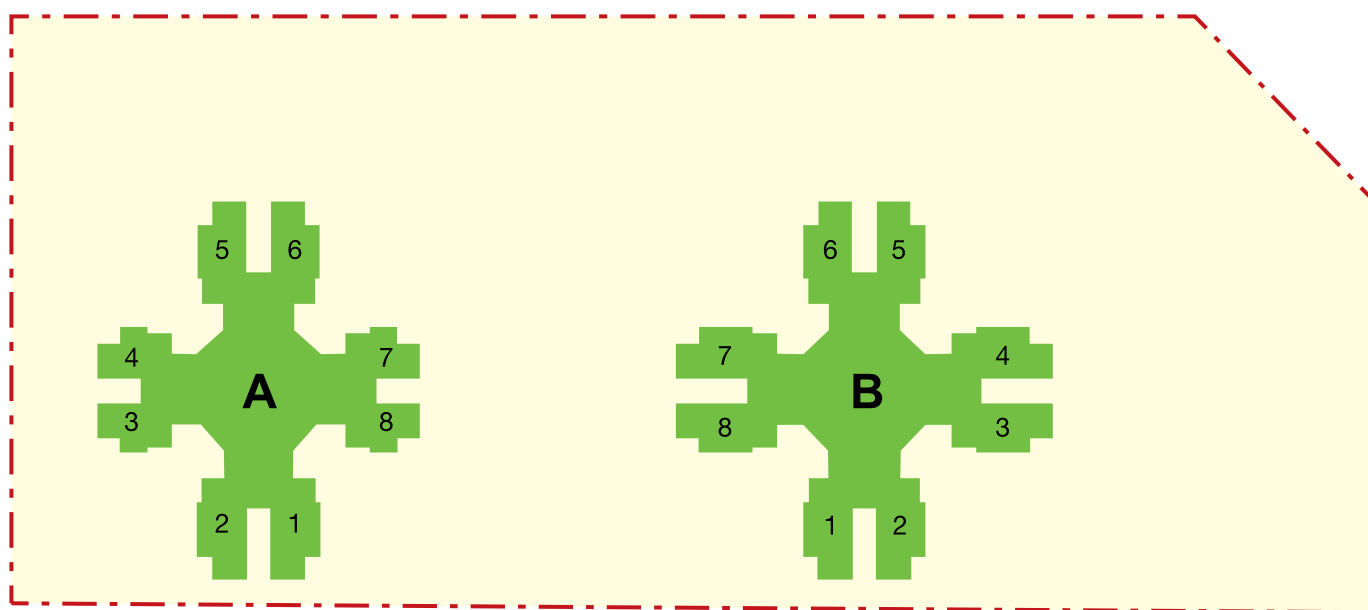

樓宇位置圖
嘉徑苑

Block Plan
Ka Keng Court

樓宇位置圖只供參考。擬購買該屋苑單位人士，應實地參觀並了解該屋苑的現狀。
This block plan is for reference only. Prospective purchasers should make on-the-spot visits for better understanding of the existing conditions of the court.