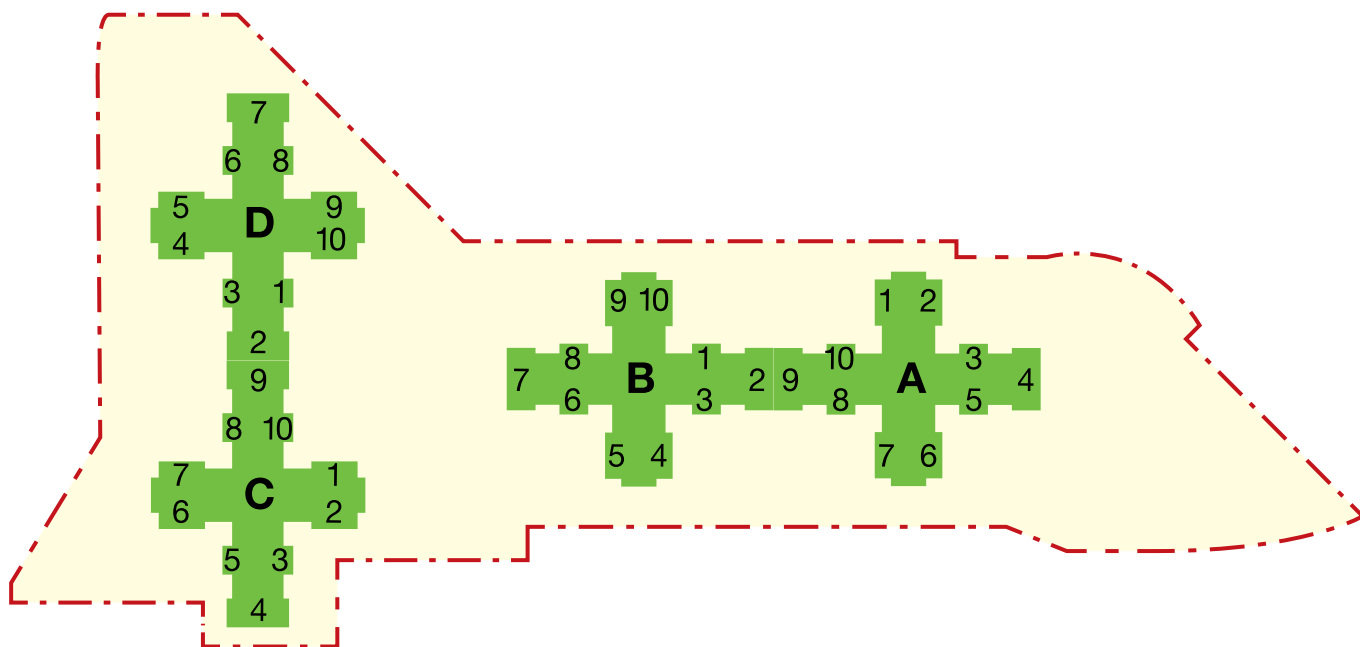

樓宇位置圖
嘉隆苑

Block Plan
Ka Lung Court

樓宇位置圖只供參考。擬購買該屋苑單位人士，應實地參觀並了解該屋苑的現狀。
This block plan is for reference only. Prospective purchasers should make on-the-spot visits for better understanding of the existing conditions of the court.