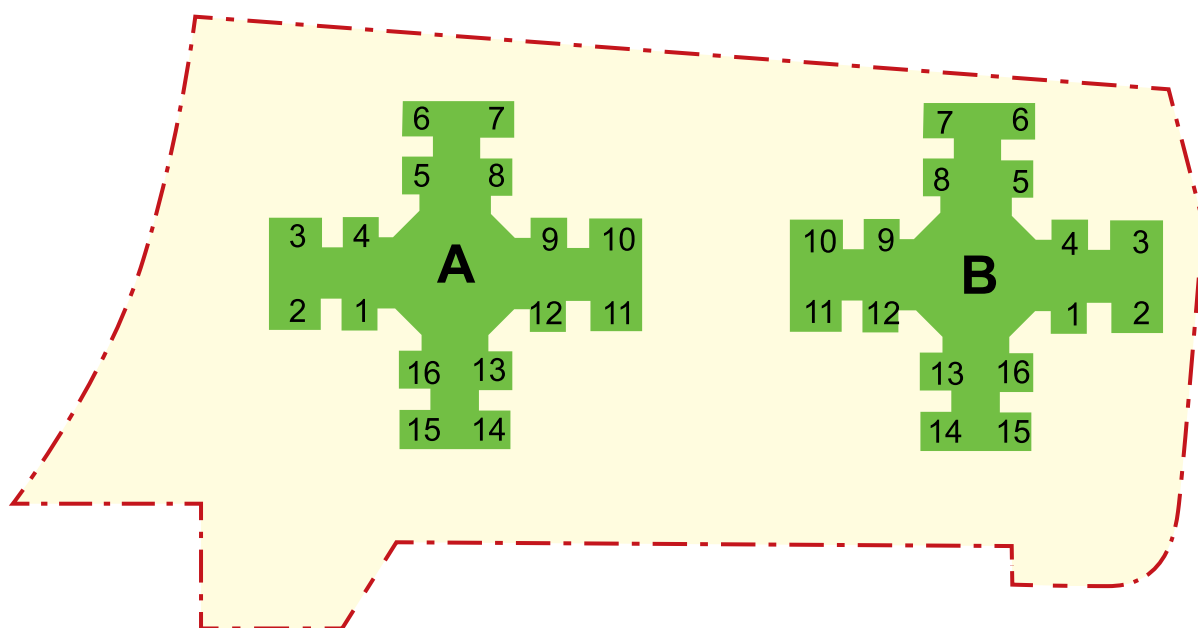

樓宇位置圖
佳翠苑

Block Plan
Kai Tsui Court

樓宇位置圖只供參考。擬購買該屋苑單位人士，應實地參觀並了解該屋苑的現狀。
This block plan is for reference only. Prospective purchasers should make on-the-spot visits for better understanding of the existing conditions of the court.