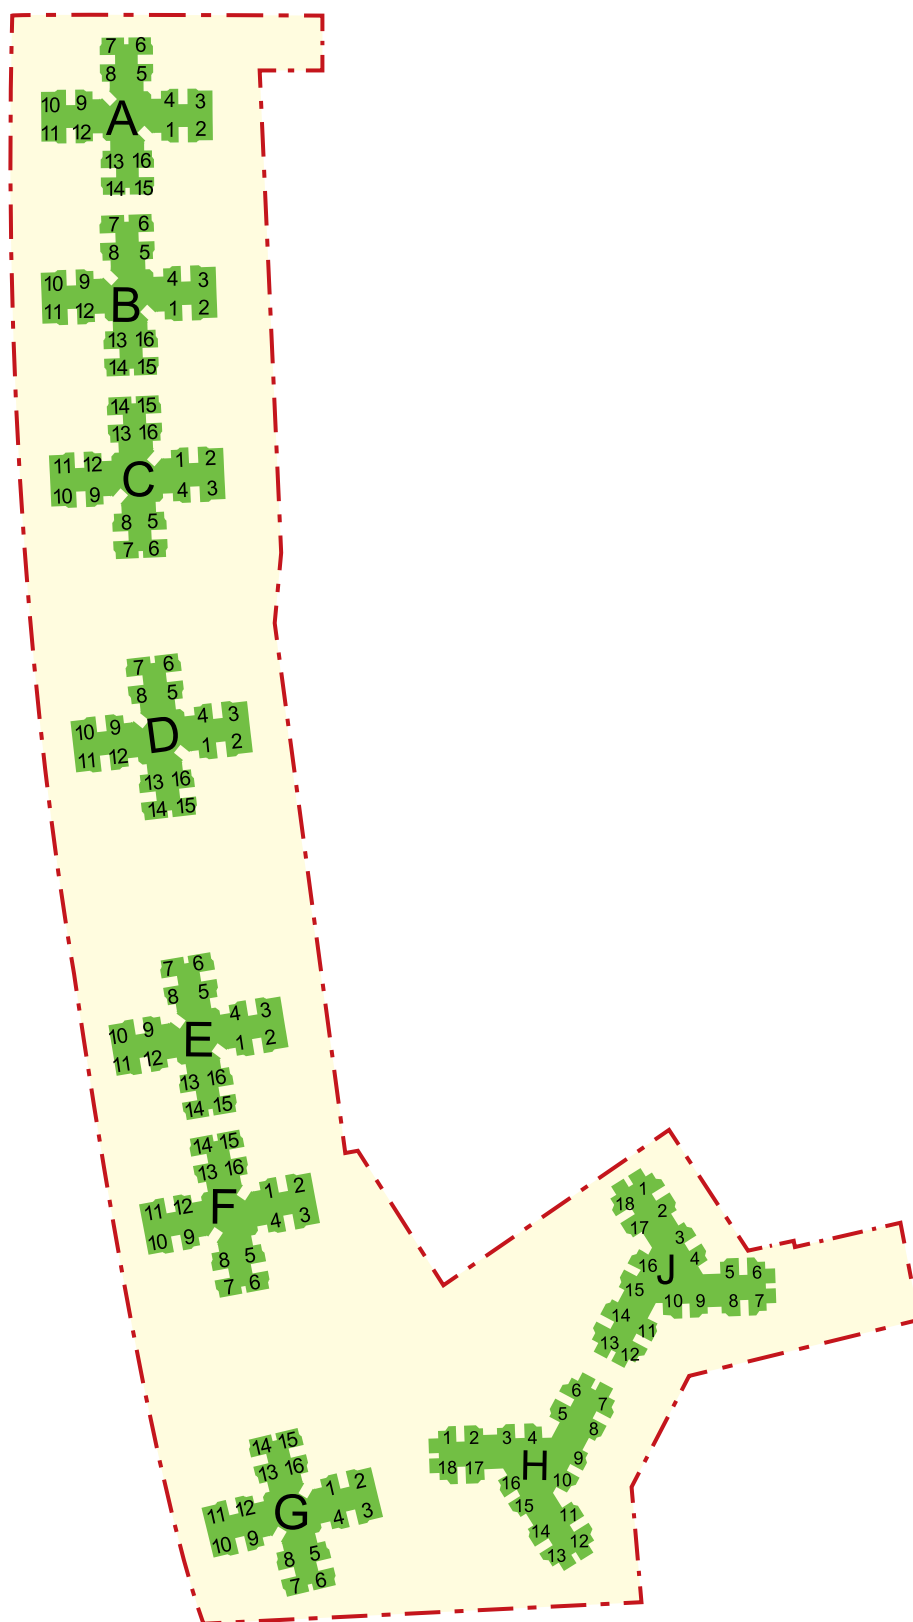

樓宇位置圖
錦豐苑

Block Plan
Kam Fung Court

樓宇位置圖只供參考。擬購買該屋苑單位人士，應實地參觀並了解該屋苑的現狀。
This block plan is for reference only. Prospective purchasers should make on-the-spot visits for better understanding of the existing conditions of the court.