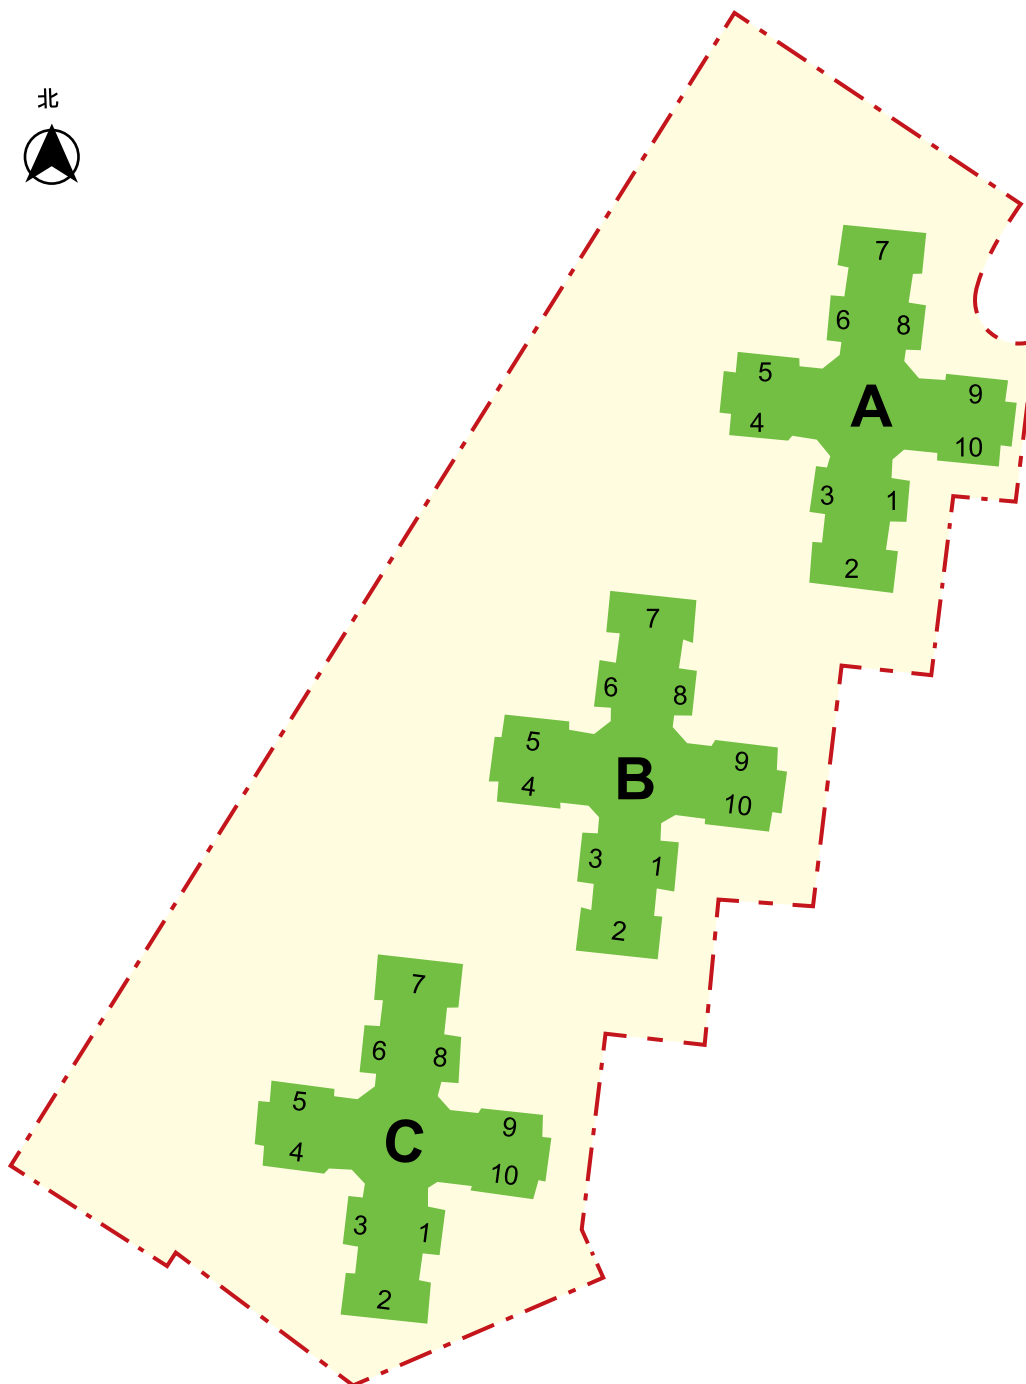

樓宇位置圖
錦禧苑

Block Plan
Kam Hay Court

樓宇位置圖只供參考。擬購買該屋苑單位人士，應實地參觀並了解該屋苑的現狀。
This block plan is for reference only. Prospective purchasers should make on-the-spot visits for better understanding of the existing conditions of the court.