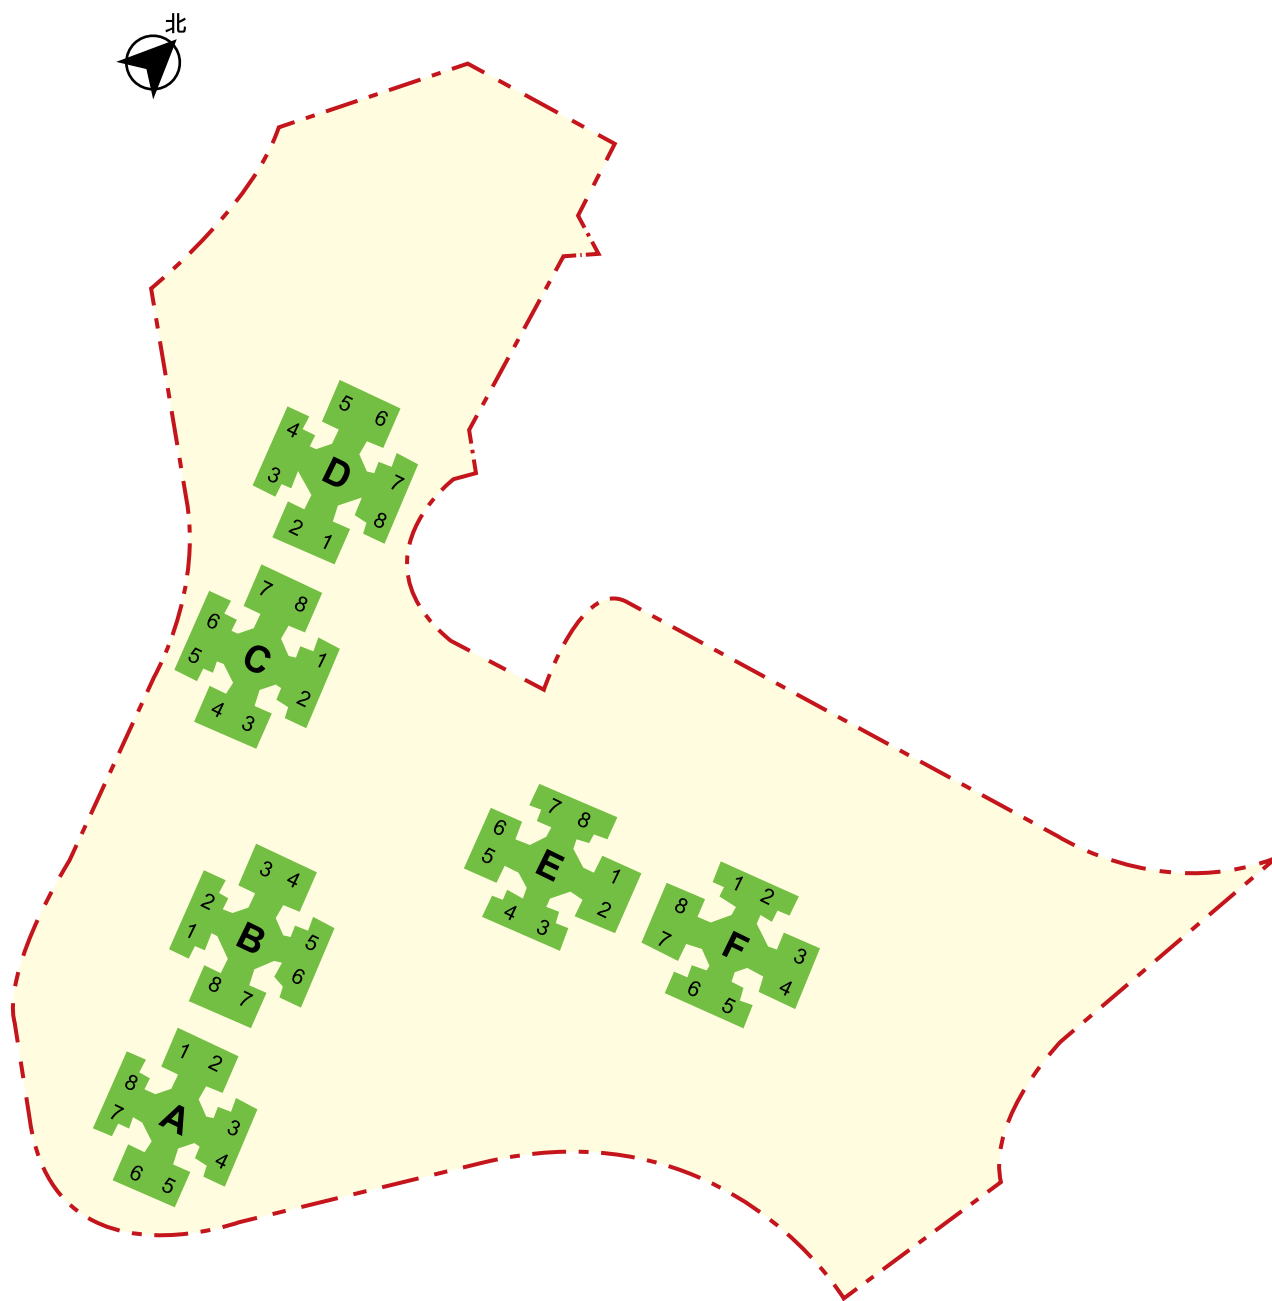

樓宇位置圖
景田苑

Block Plan
King Tin Court

樓宇位置圖只供參考。擬購買該屋苑單位人士，應實地參觀並了解該屋苑的現狀。
This block plan is for reference only. Prospective purchasers should make on-the-spot visits for better understanding of the existing conditions of the court.