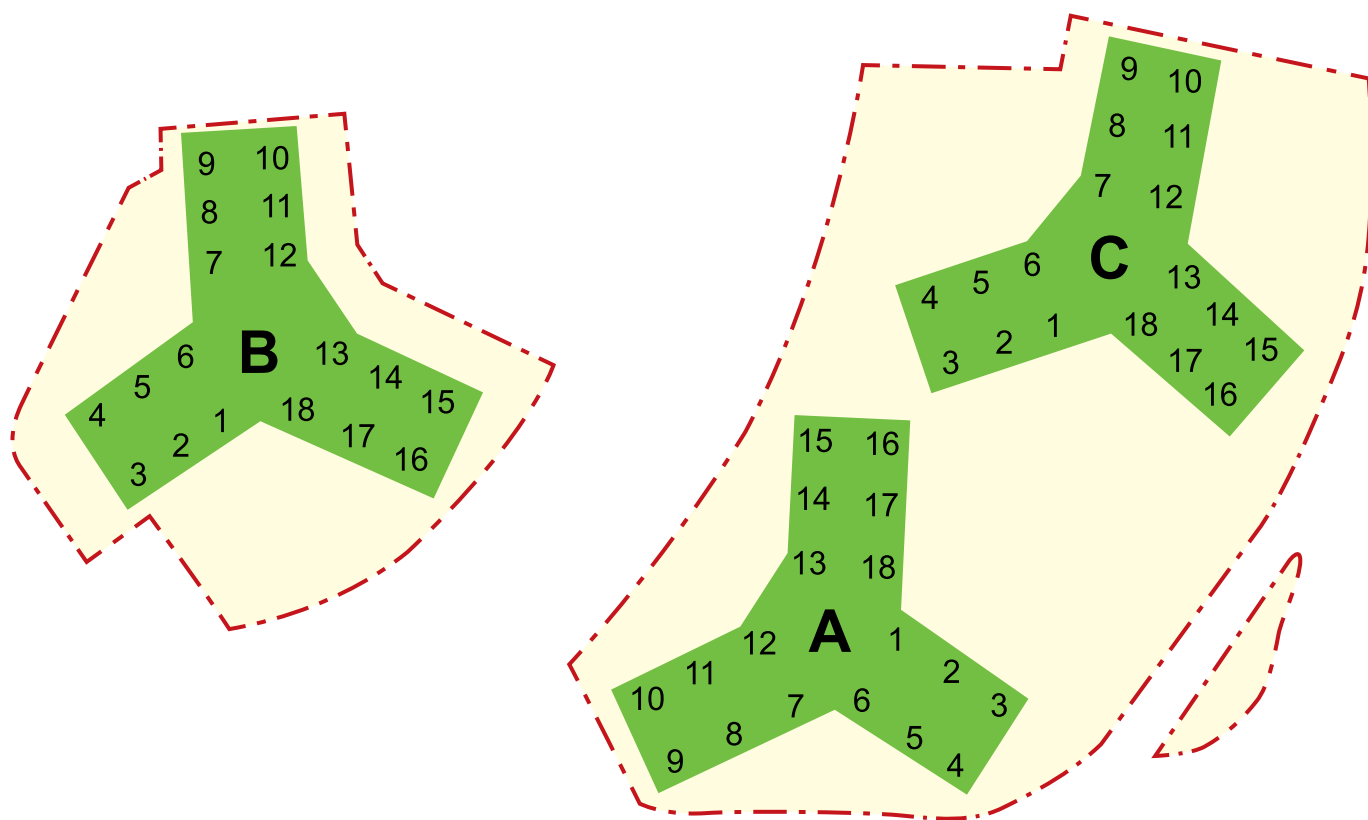

樓宇位置圖  
廣林苑

Block Plan  
Kwong Lam Court

樓宇位置圖只供參考。擬購買該屋苑單位人士，應實地參觀並了解該屋苑的現狀。  
This block plan is for reference only. Prospective purchasers should make on-the-spot visits for better understanding of the existing conditions of the court.