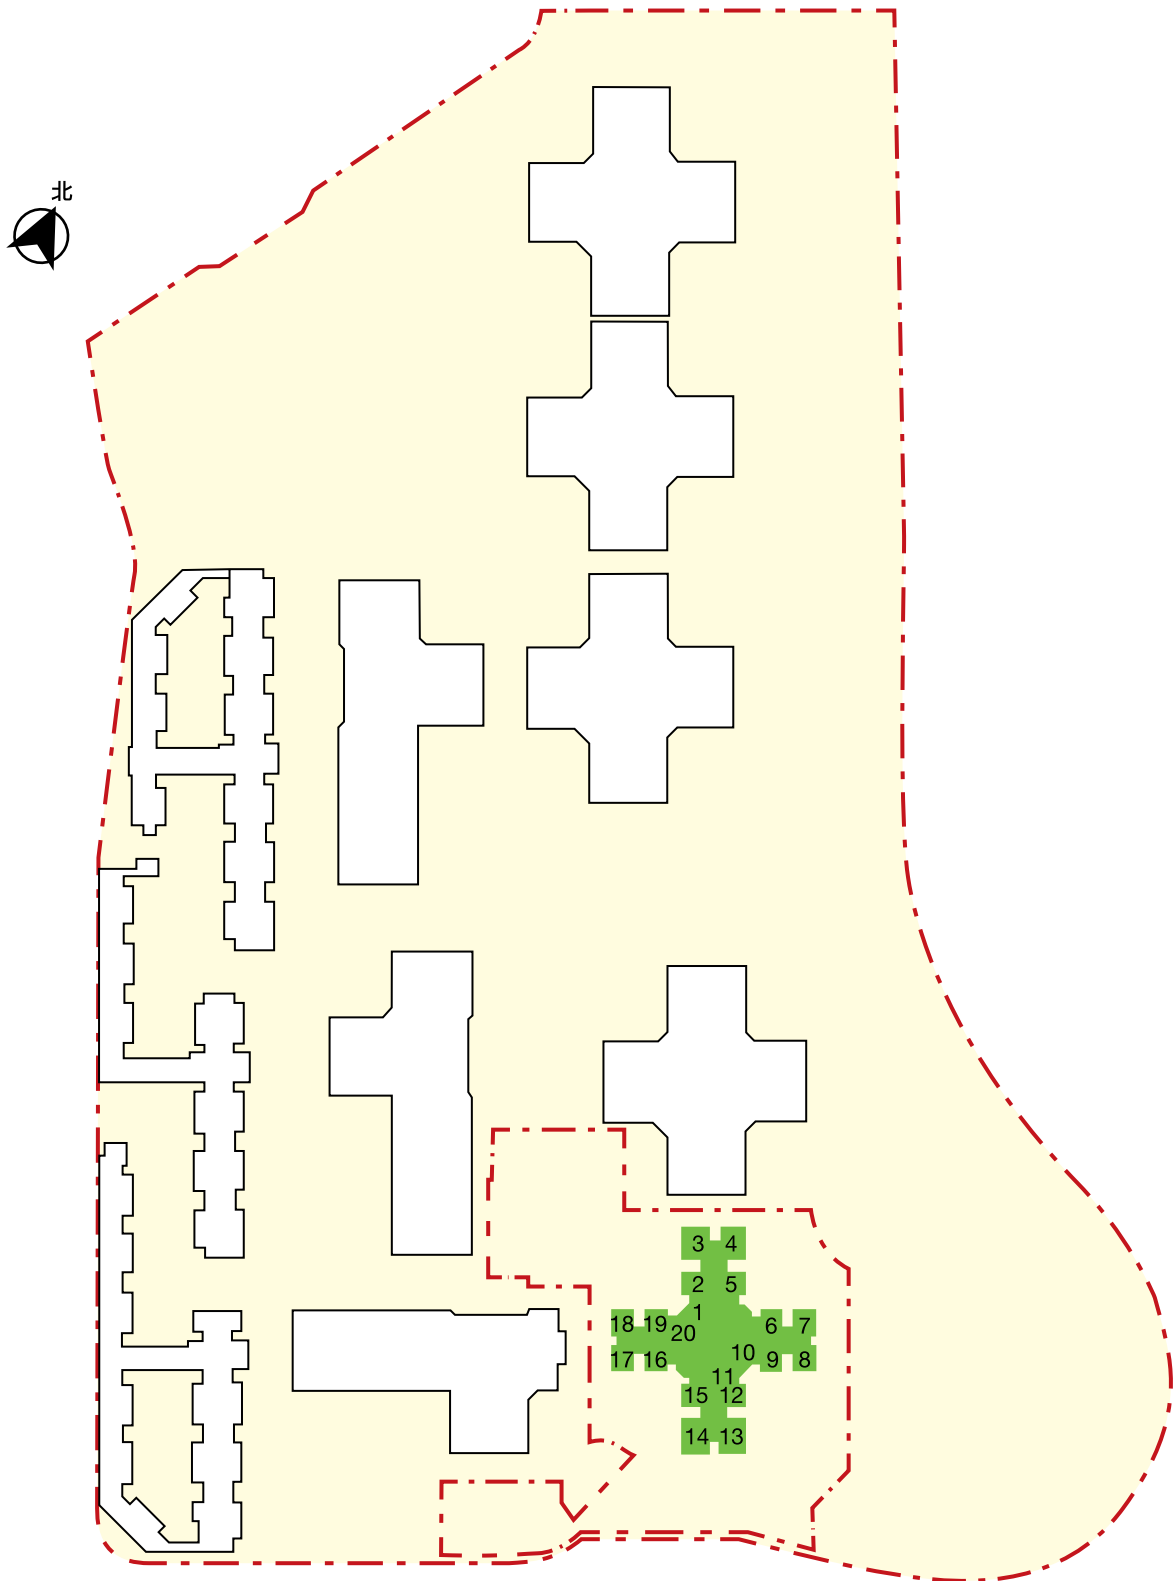

樓宇位置圖
冠熹苑

Block Plan
Kwun Hei Court

樓宇位置圖只供參考。擬購買該屋苑單位人士，應實地參觀並了解該屋苑的現狀。
This block plan is for reference only. Prospective purchasers should make on-the-spot visits for better understanding of the existing conditions of the court.