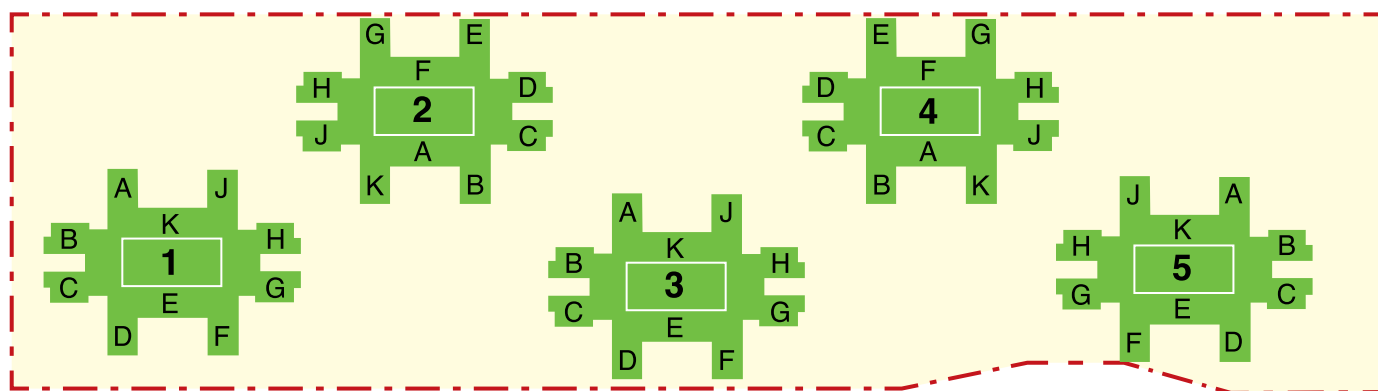

樓宇位置圖  
樂軒臺

Block Plan  
Lok Hin Terrace

樓宇位置圖只供參考。擬購買該屋苑單位人士，應實地參觀並了解該屋苑的現狀。

This block plan is for reference only. Prospective purchasers should make on-the-spot visits for better understanding of the existing conditions of the court.