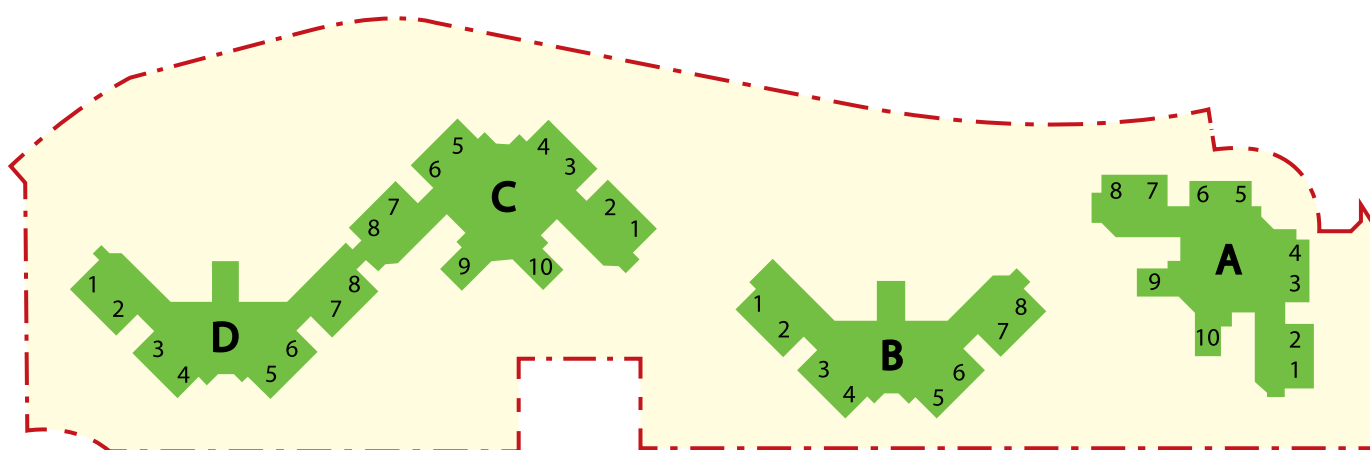

樓宇位置圖
龍軒苑

Block Plan
Lung Hin Court

樓宇位置圖只供參考。擬購買該屋苑單位人士，應實地參觀並了解該屋苑的現狀。

This block plan is for reference only. Prospective purchasers should make on-the-spot visits for better understanding of the existing conditions of the court.