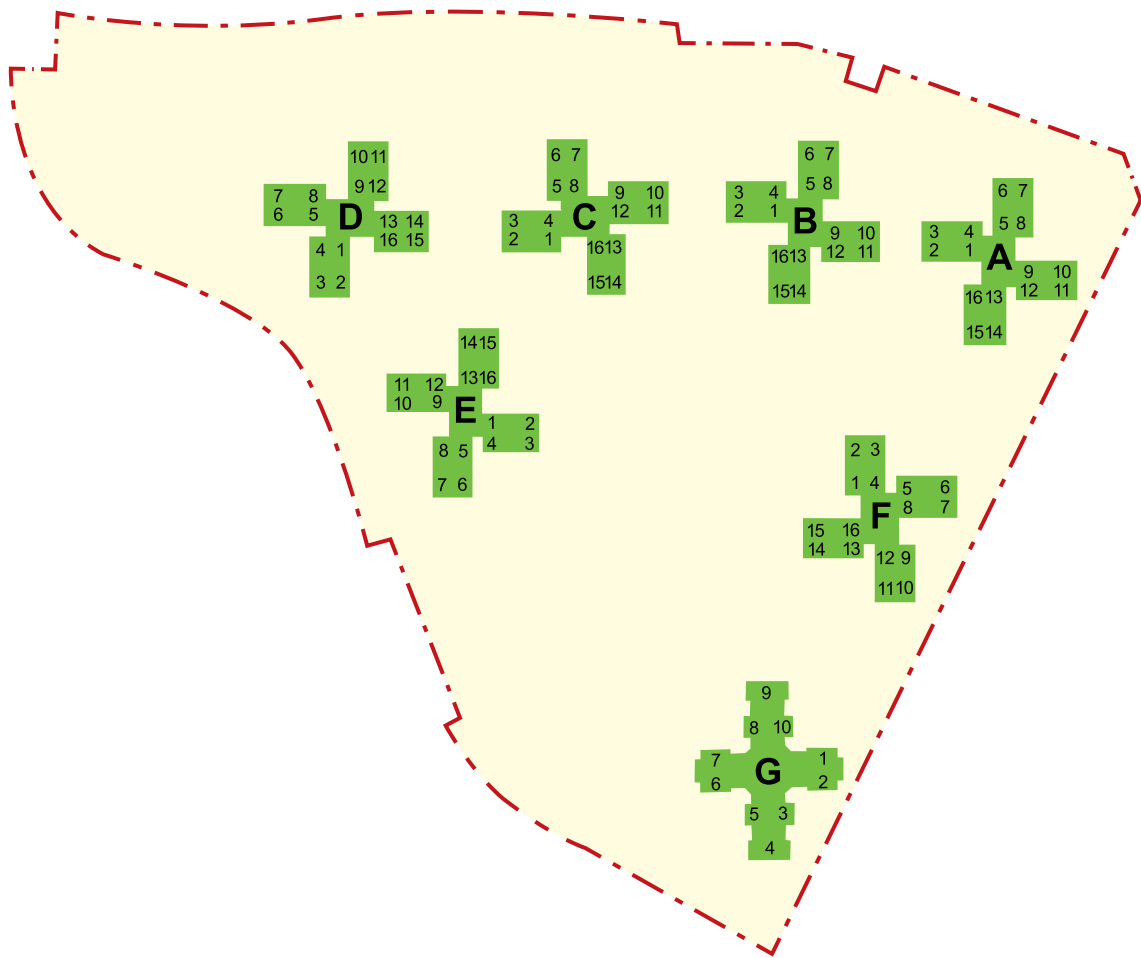

樓宇位置圖
龍蟠苑

Block Plan
Lung Poon Court

樓宇位置圖只供參考。擬購買該屋苑單位人士，應實地參觀並了解該屋苑的現狀。
This block plan is for reference only. Prospective purchasers should make on-the-spot visits for better understanding of the existing conditions of the court.