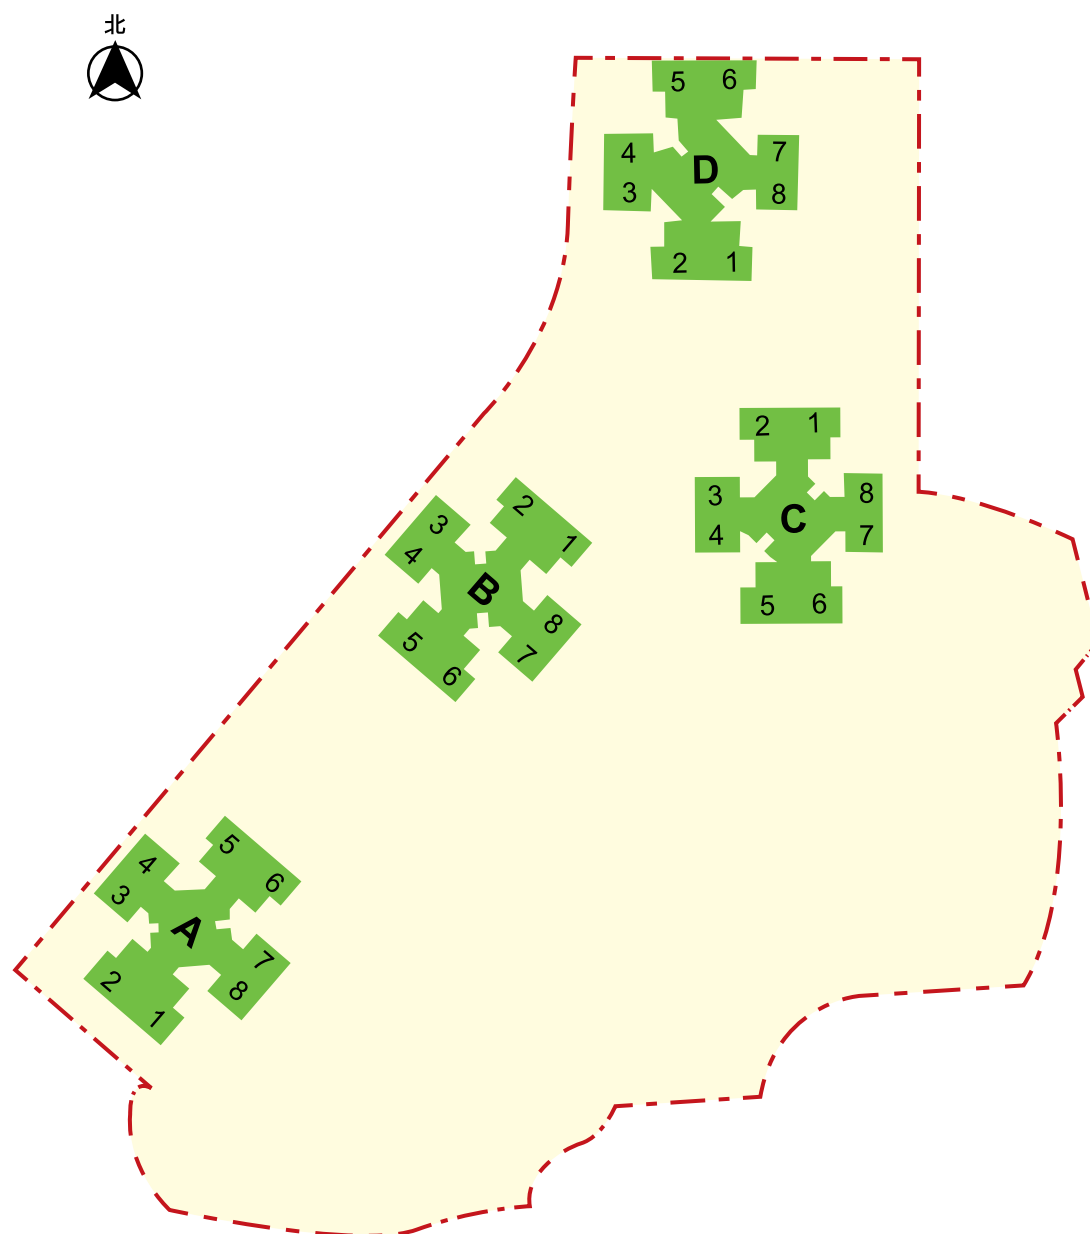

樓宇位置圖
安基苑

Block Plan
On Kay Court

樓宇位置圖只供參考。擬購買該屋苑單位人士，應實地參觀並了解該屋苑的現狀。
This block plan is for reference only. Prospective purchasers should make on-the-spot visits for better understanding of the existing conditions of the court.