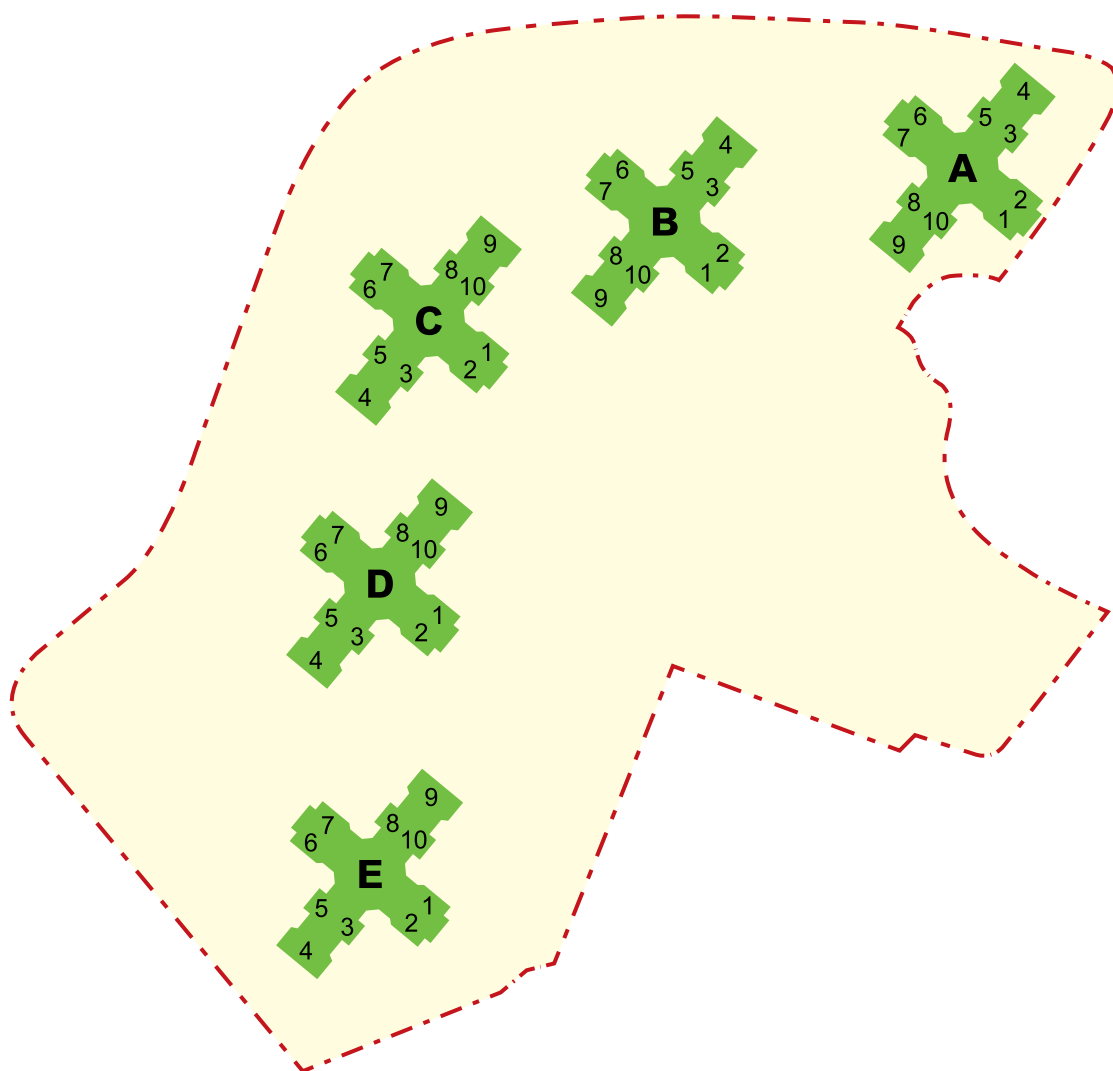

樓宇位置圖  
寶珮苑

Block Plan  
Po Pui Court

樓宇位置圖只供參考。擬購買該屋苑單位人士，應實地參觀並了解該屋苑的現狀。  
This block plan is for reference only. Prospective purchasers should make on-the-spot visits for better understanding of the existing conditions of the court.