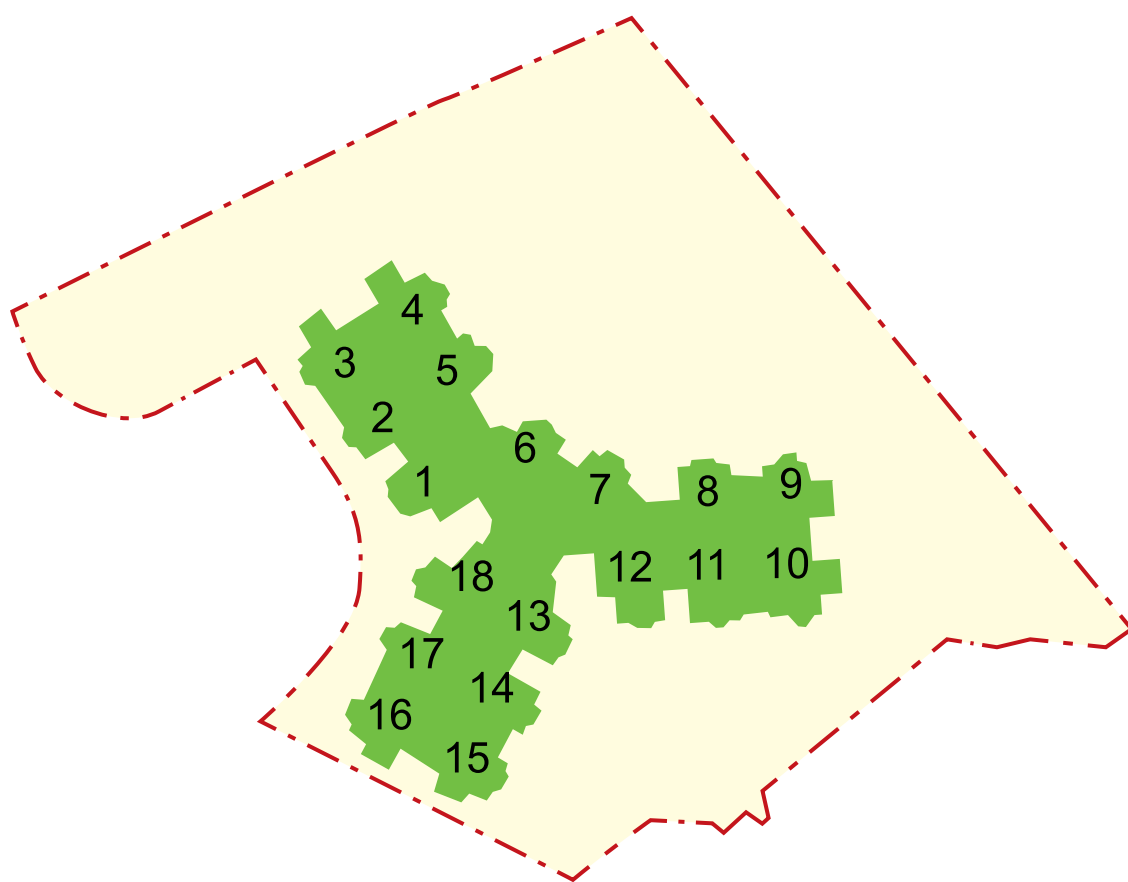

樓宇位置圖
兆邦苑

Block Plan
Siu Pong Court

樓宇位置圖只供參考。擬購買該屋苑單位人士，應實地參觀並了解該屋苑的現狀。
This block plan is for reference only. Prospective purchasers should make on-the-spot visits for better understanding of the existing conditions of the court.