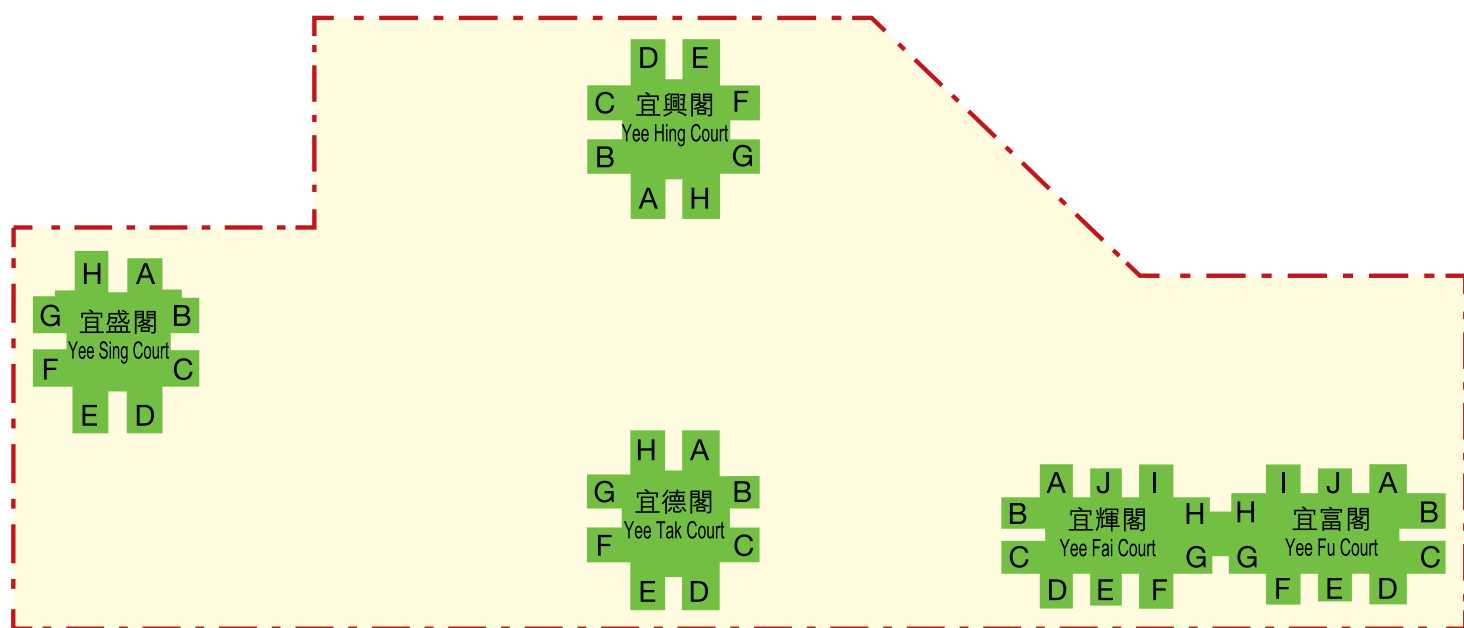

樓宇位置圖 大埔廣場

Block Plan Tai Po Plaza

樓宇位置圖只供參考。擬購買該屋苑單位人士，應實地參觀並了解該屋苑的現狀。

This block plan is for reference only. Prospective purchasers should make on-the-spot visits for better understanding of the existing conditions of the court.