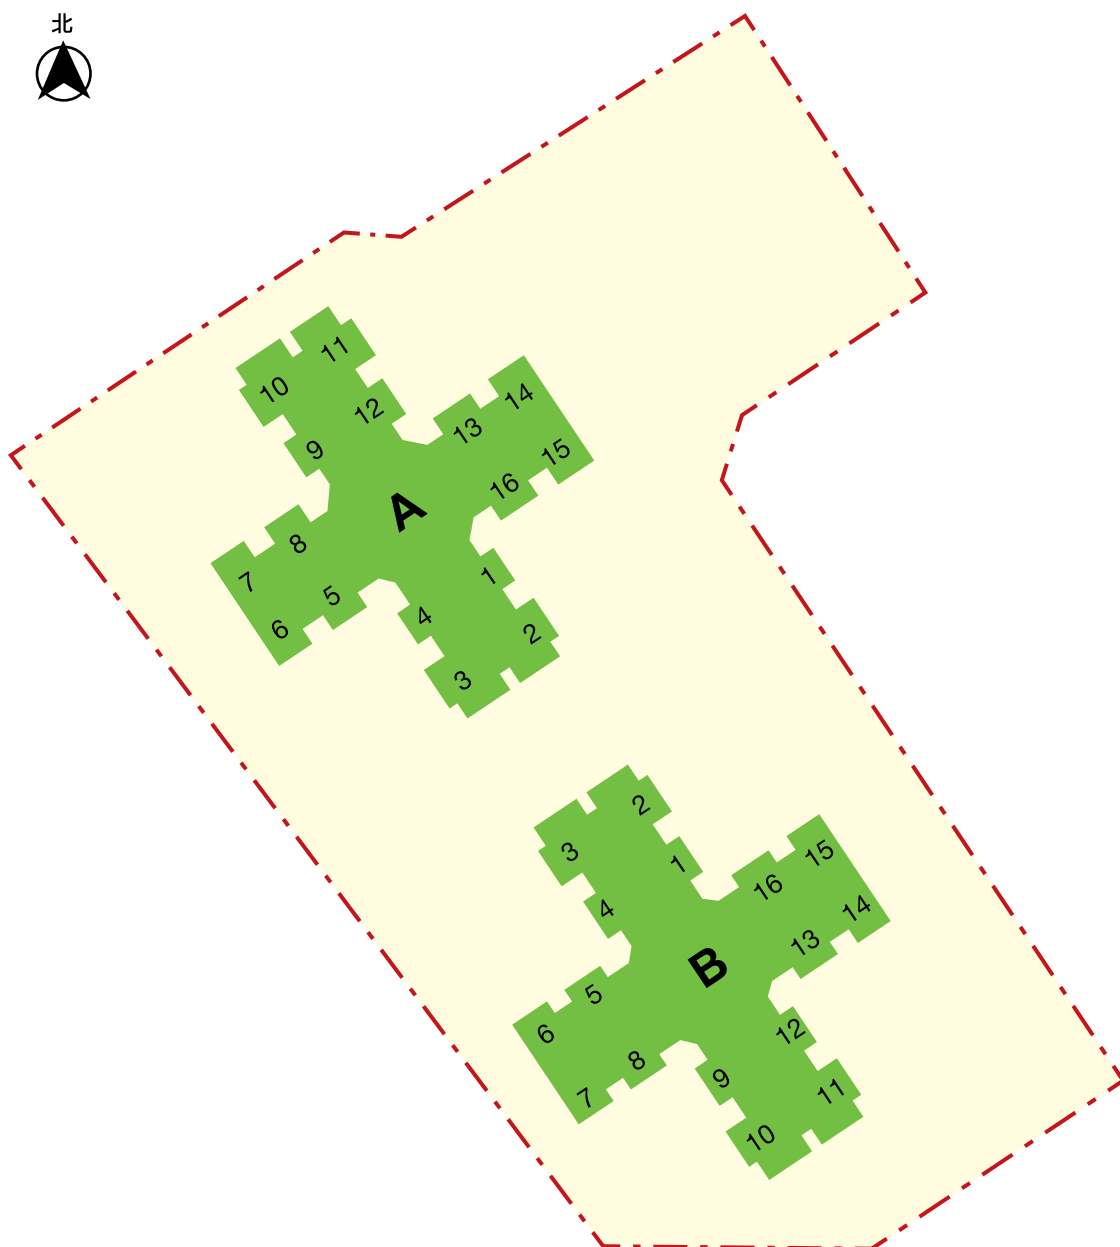

樓宇位置圖
天愛苑

Block Plan
Tin Oi Court

樓宇位置圖只供參考。擬購買該屋苑單位人士，應實地參觀並了解該屋苑的現狀。
This block plan is for reference only. Prospective purchasers should make on-the-spot visits for better understanding of the existing conditions of the court.