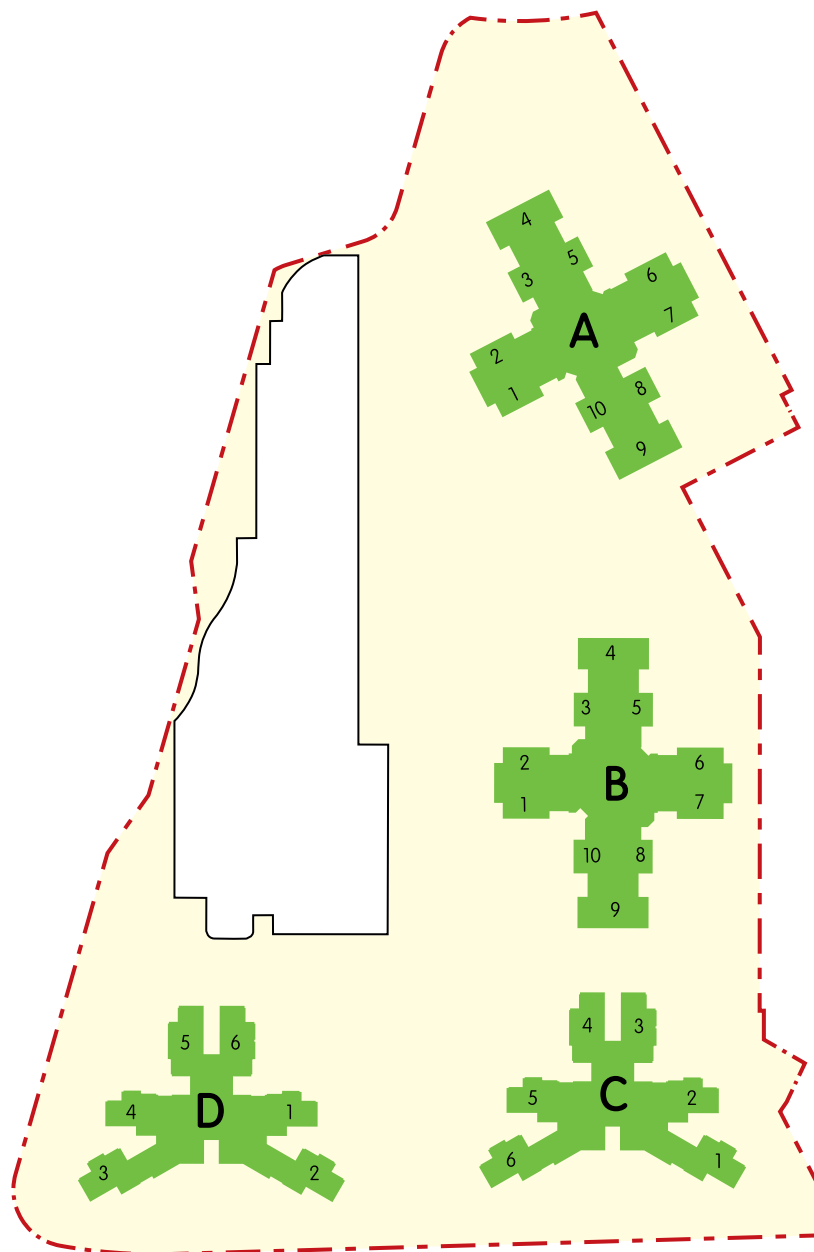

樓宇位置圖
東濤苑

Block Plan
Tung Tao Court

樓宇位置圖只供參考。擬購買該屋苑單位人士，應實地參觀並了解該屋苑的現狀。
This block plan is for reference only. Prospective purchasers should make on-the-spot visits for better understanding of the existing conditions of the court.