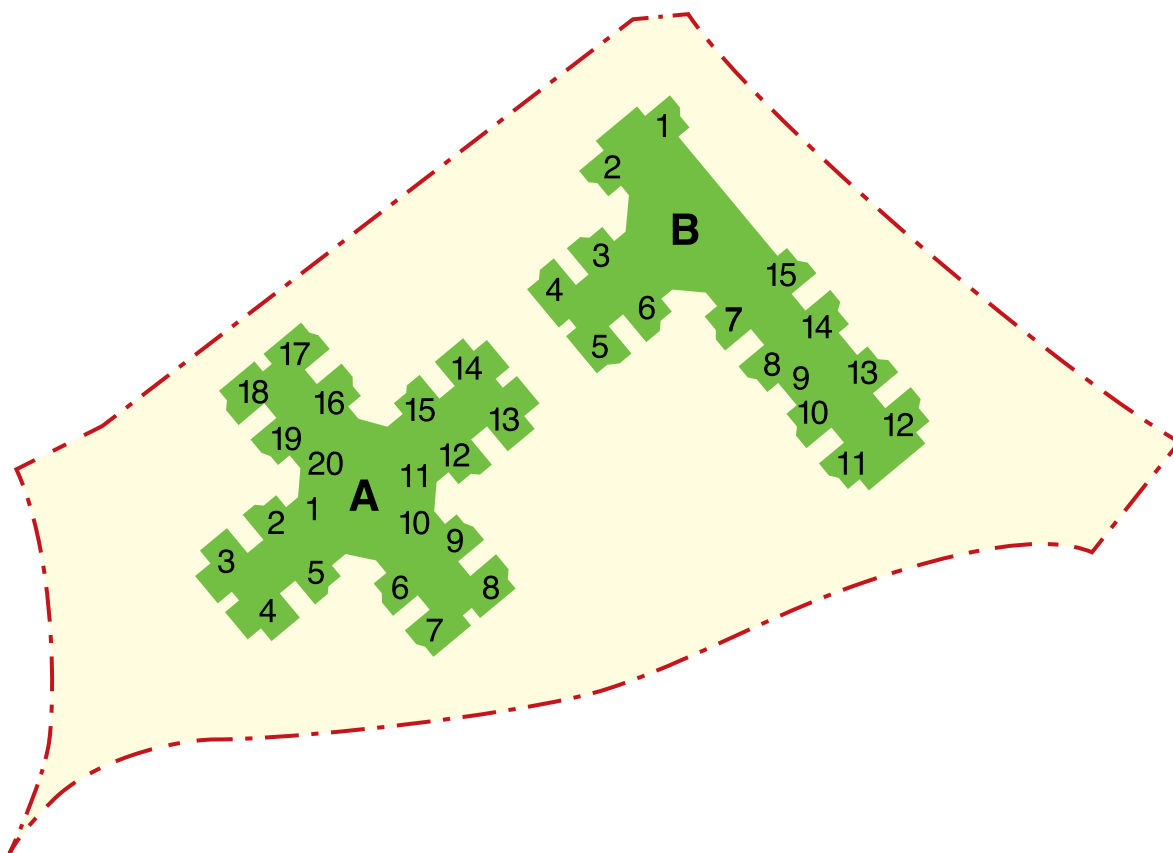

樓宇位置圖  
東欣苑

Block Plan  
Tung Yan Court

樓宇位置圖只供參考。擬購買該屋苑單位人士，應實地參觀並了解該屋苑的現狀。

This block plan is for reference only. Prospective purchasers should make on-the-spot visits for better understanding of the existing conditions of the court.