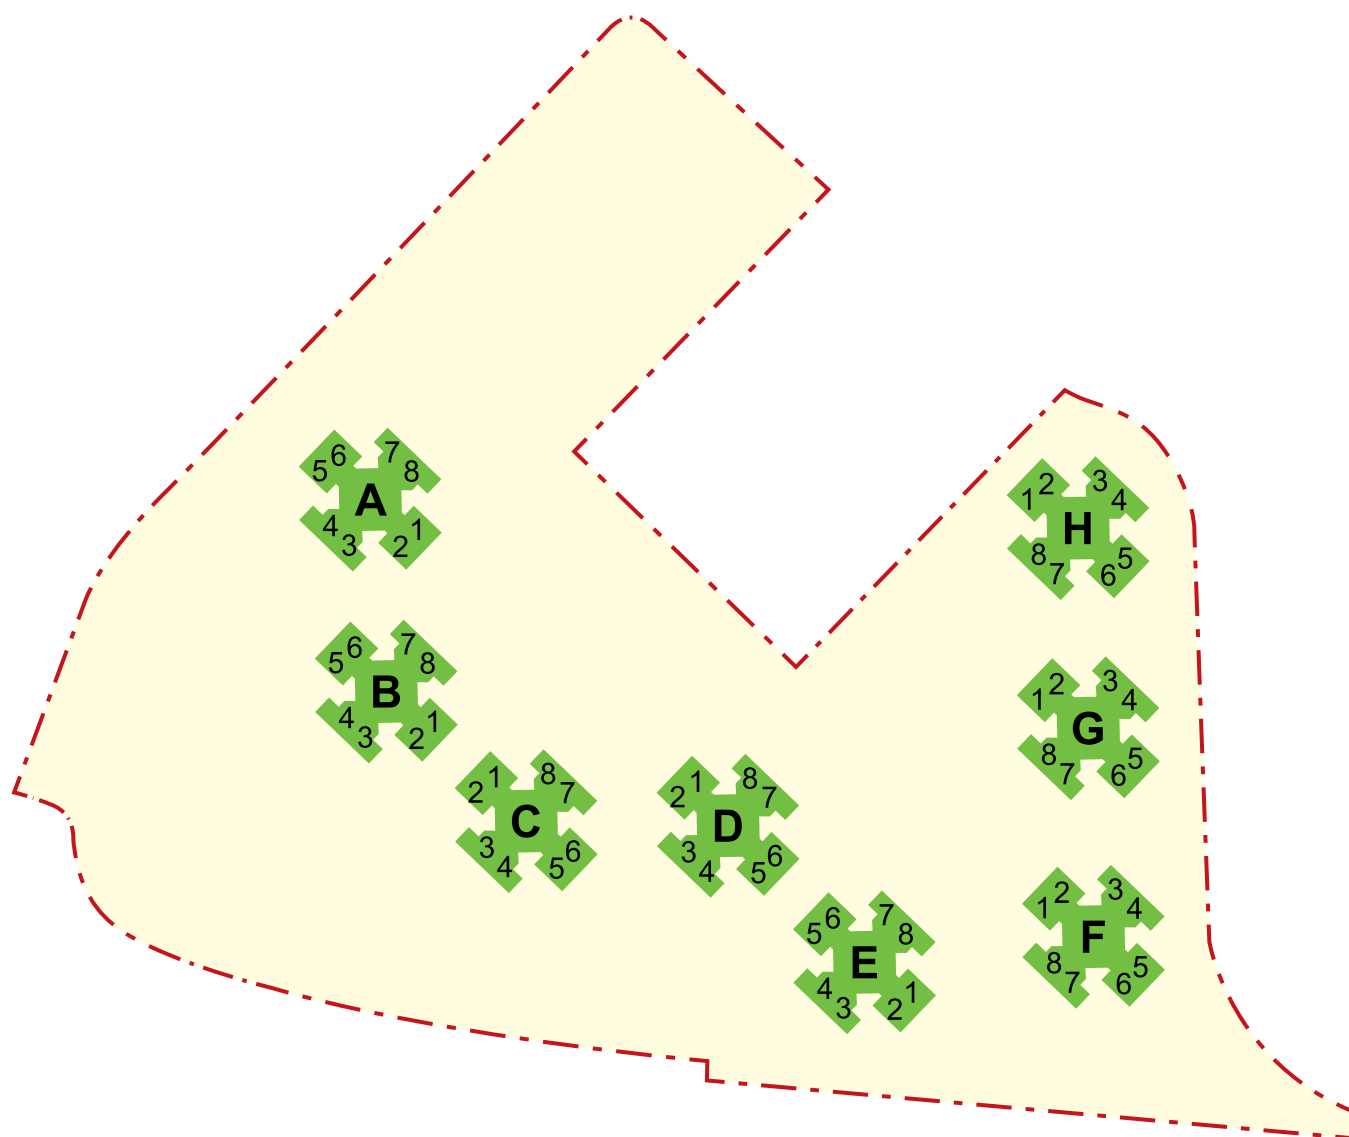

樓宇位置圖  
宏福苑

Block Plan  
Wang Fuk Court

樓宇位置圖只供參考。擬購買該屋苑單位人士，應實地參觀並了解該屋苑的現狀。  
This block plan is for reference only. Prospective purchasers should make on-the-spot visits for better understanding of the existing conditions of the court.