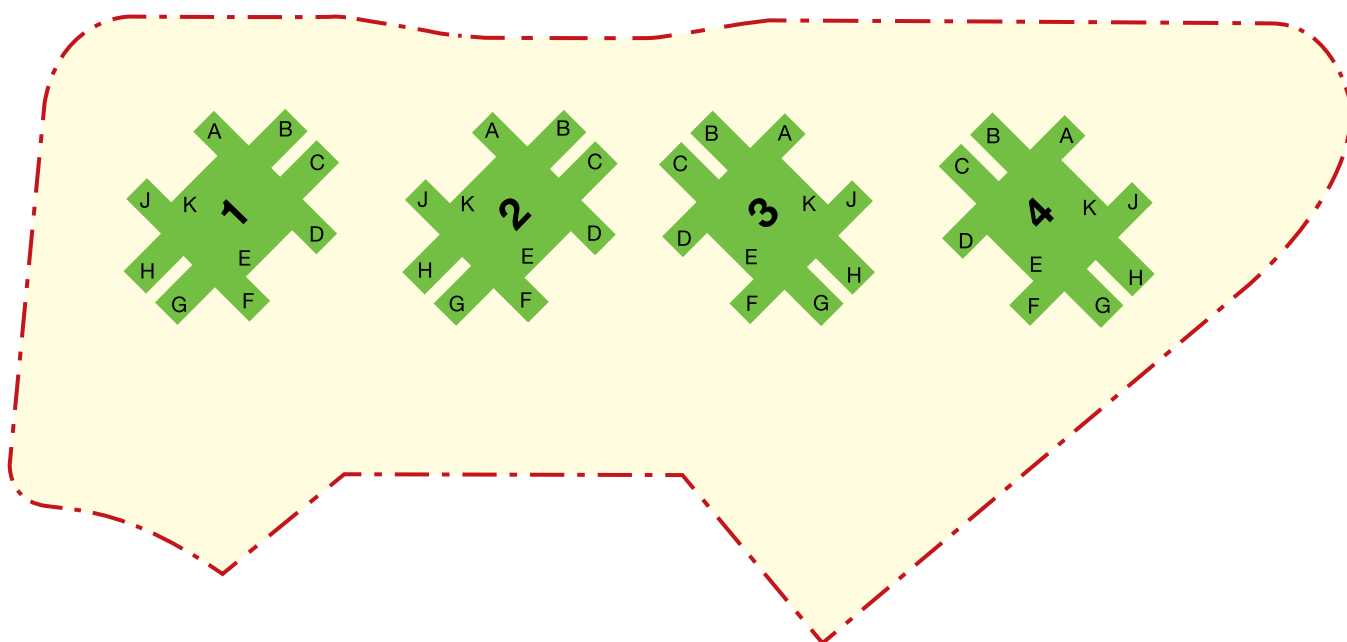

樓宇位置圖
榮輝中心

Block Plan
Wing Fai Centre

樓宇位置圖只供參考。擬購買該屋苑單位人士，應實地參觀並了解該屋苑的現狀。

This block plan is for reference only. Prospective purchasers should make on-the-spot visits for better understanding of the existing conditions of the court.