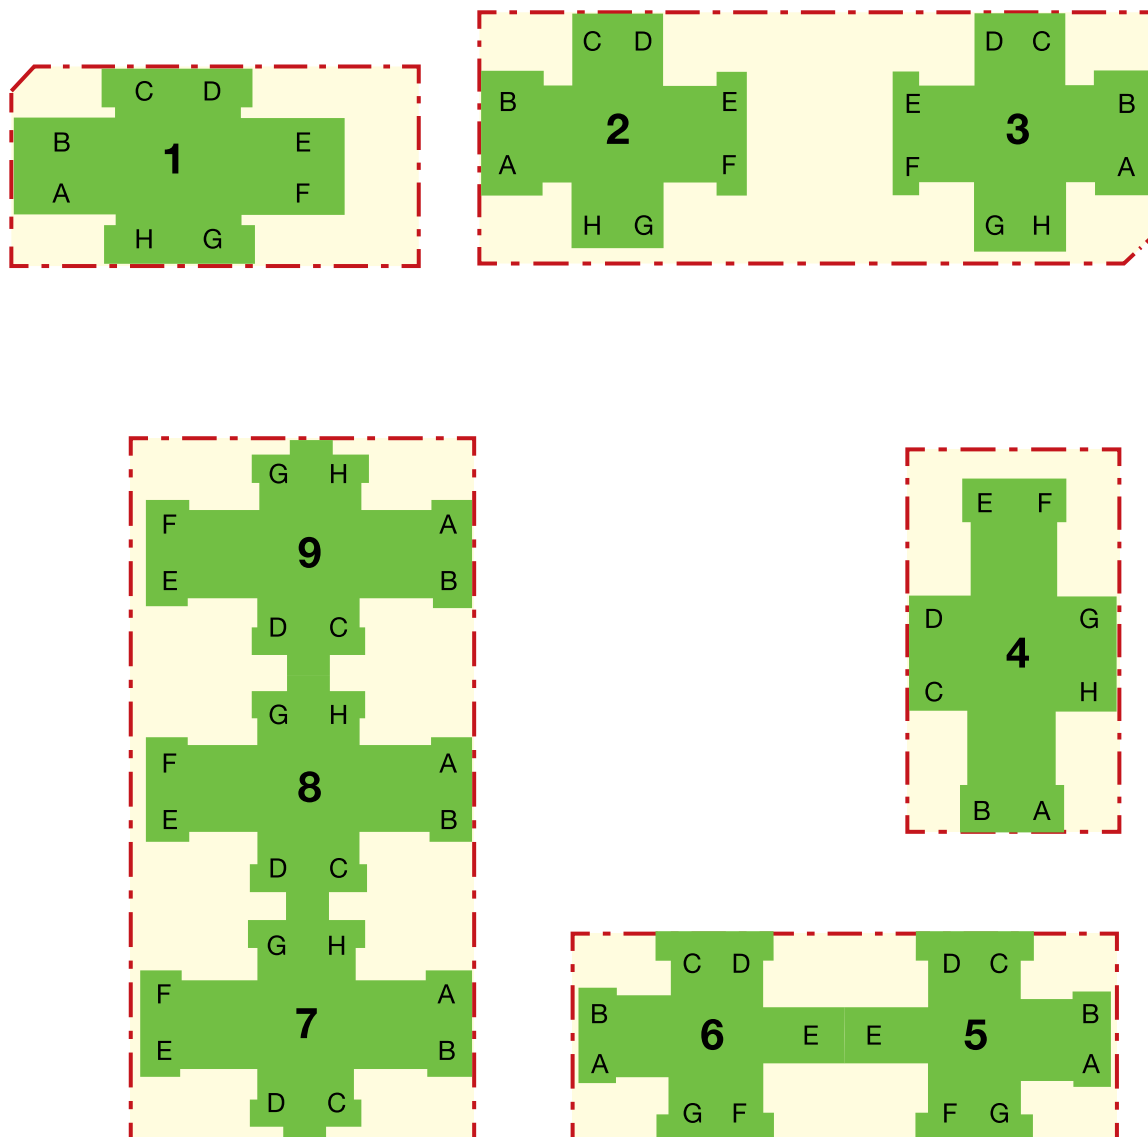

樓宇位置圖  
油塘中心

Block Plan  
Yau Tong Centre

樓宇位置圖只供參考。擬購買該屋苑單位人士，應實地參觀並了解該屋苑的現狀。

This block plan is for reference only. Prospective purchasers should make on-the-spot visits for better understanding of the existing conditions of the court.