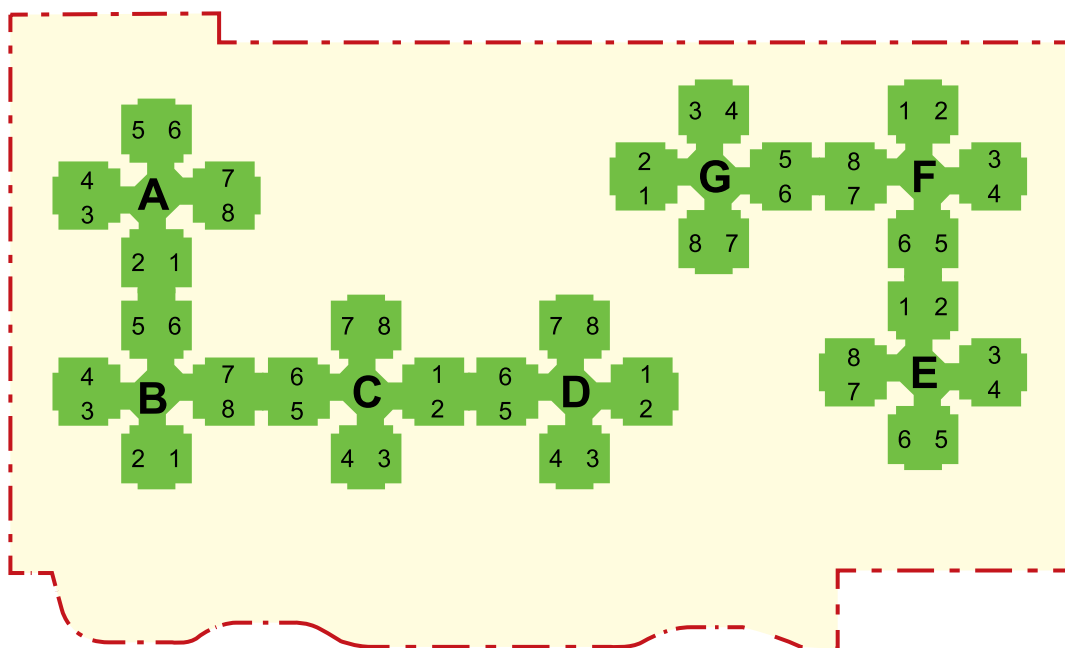

樓宇位置圖  
怡閣苑

Block Plan  
Yee Kok Court

樓宇位置圖只供參考。擬購買該屋苑單位人士，應實地參觀並了解該屋苑的現狀。  
This block plan is for reference only. Prospective purchasers should make on-the-spot visits for better understanding of the existing conditions of the court.