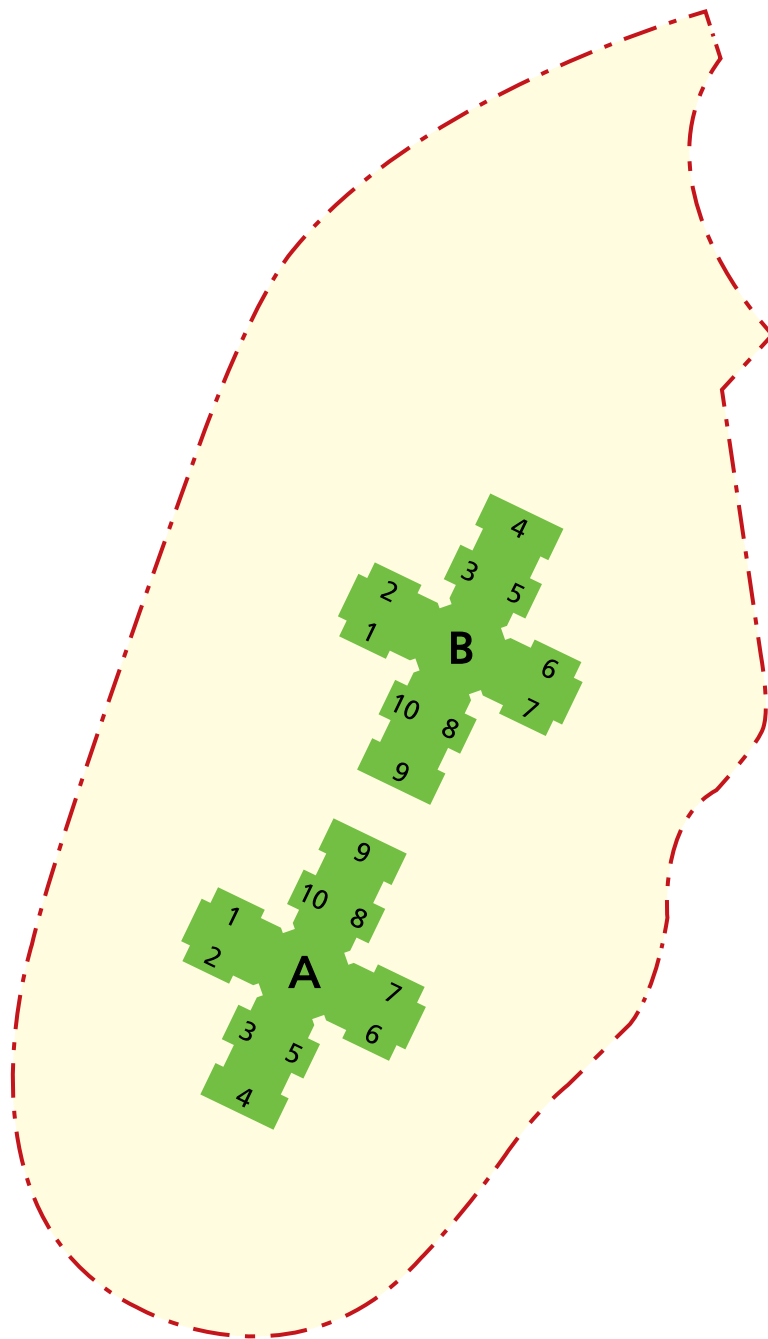

樓宇位置圖
怡峰苑

Block Plan
Yi Fung Court

樓宇位置圖只供參考。擬購買該屋苑單位人士，應實地參觀並了解該屋苑的現狀。

This block plan is for reference only. Prospective purchasers should make on-the-spot visits for better understanding of the existing conditions of the court.