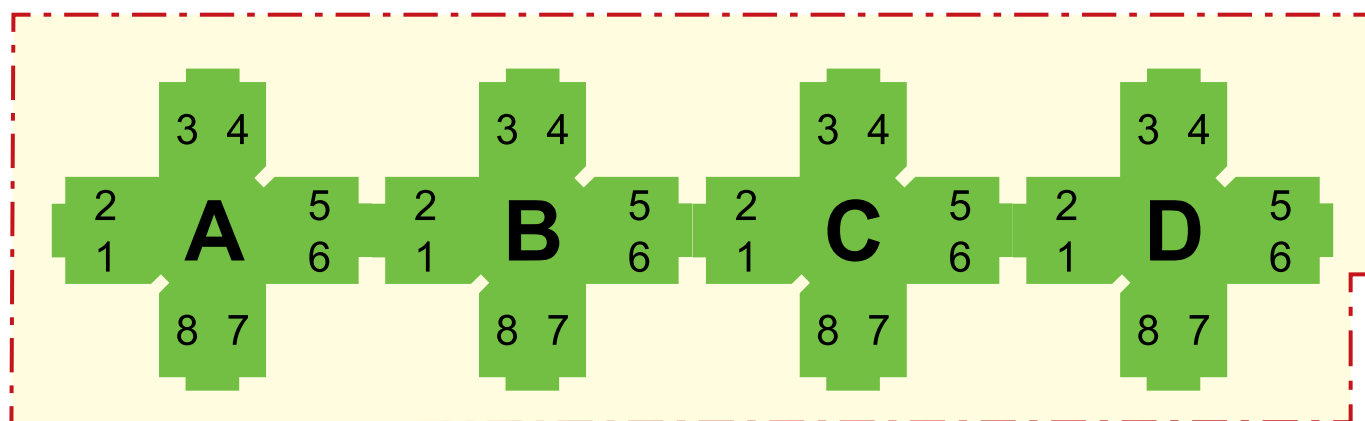

樓宇位置圖
愉城苑

Block Plan
Yue Shing Court

樓宇位置圖只供參考。擬購買該屋苑單位人士，應實地參觀並了解該屋苑的現狀。

This block plan is for reference only. Prospective purchasers should make on-the-spot visits for better understanding of the existing conditions of the court.