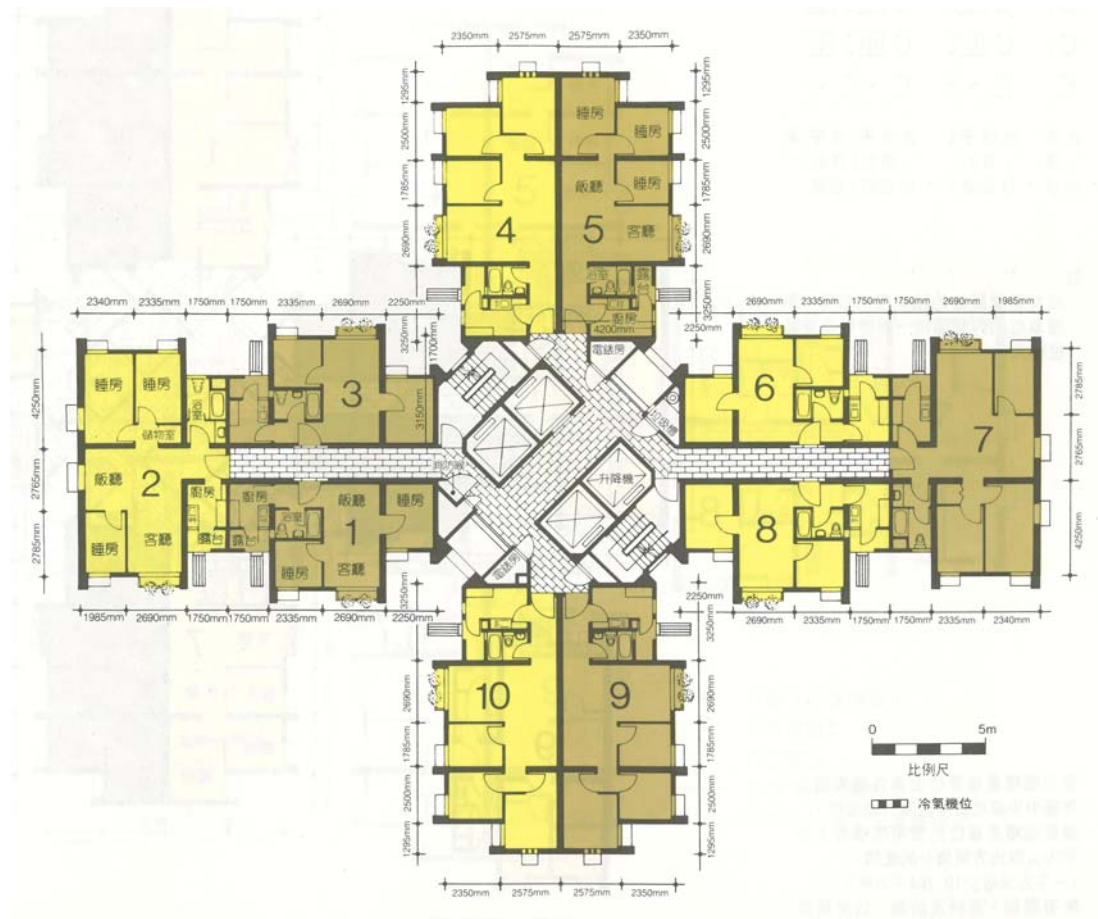

## 樓宇樣本平面圖

康柏苑榮柏閣 (F座) 1樓至35樓

## Typical Floor Plan

Hong Pak Court Wing Pak House (Block F)  
1/F-35/F

樓宇樣本平面圖、附圖摘錄自1991年8月印製的居者有其屋計劃第13期乙的康柏苑售樓書,只供參考。擬購買單位人士在購買單位前,應實地參觀並了解擬選購單位的現狀。

The typical floor plan, part plan are extracted from the sales brochure of Hong Pak Court under the Home Ownership Scheme Phase 13B printed in August 1991 and are for reference only. Prior to purchasing a flat, prospective purchaser should carry out on-the-spot visit to get to know the existing condition of the flat.