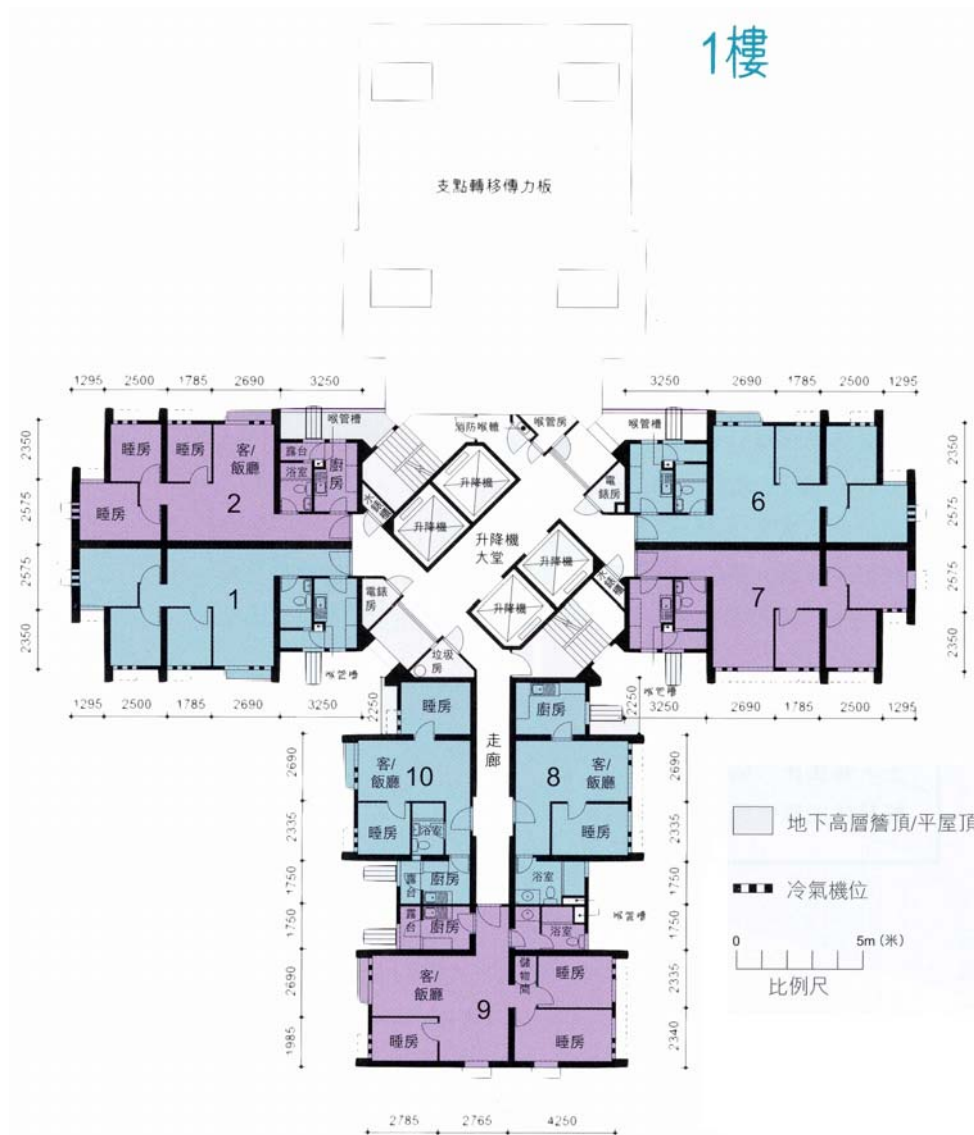

樓宇樣本平面圖  
瓊軒苑1樓

Typical Floor Plan  
King Hin Court 1/F

樓宇樣本平面圖、附圖摘錄自2008年7月印製的出售剩餘居屋單位第4期的瓊軒苑售樓書,只供參考。擬購買單位人士在購買單位前,應實地參觀並了解擬選購單位的現狀。

The typical floor plan, part plan are extracted from the sales brochure of King Hin Court under the Sale of Surplus Home Ownership Scheme Flats Phase 4 printed in July 2008 and are for reference only. Prior to purchasing a flat, prospective purchaser should carry out on-the-spot visit to get to know the existing condition of the flat.