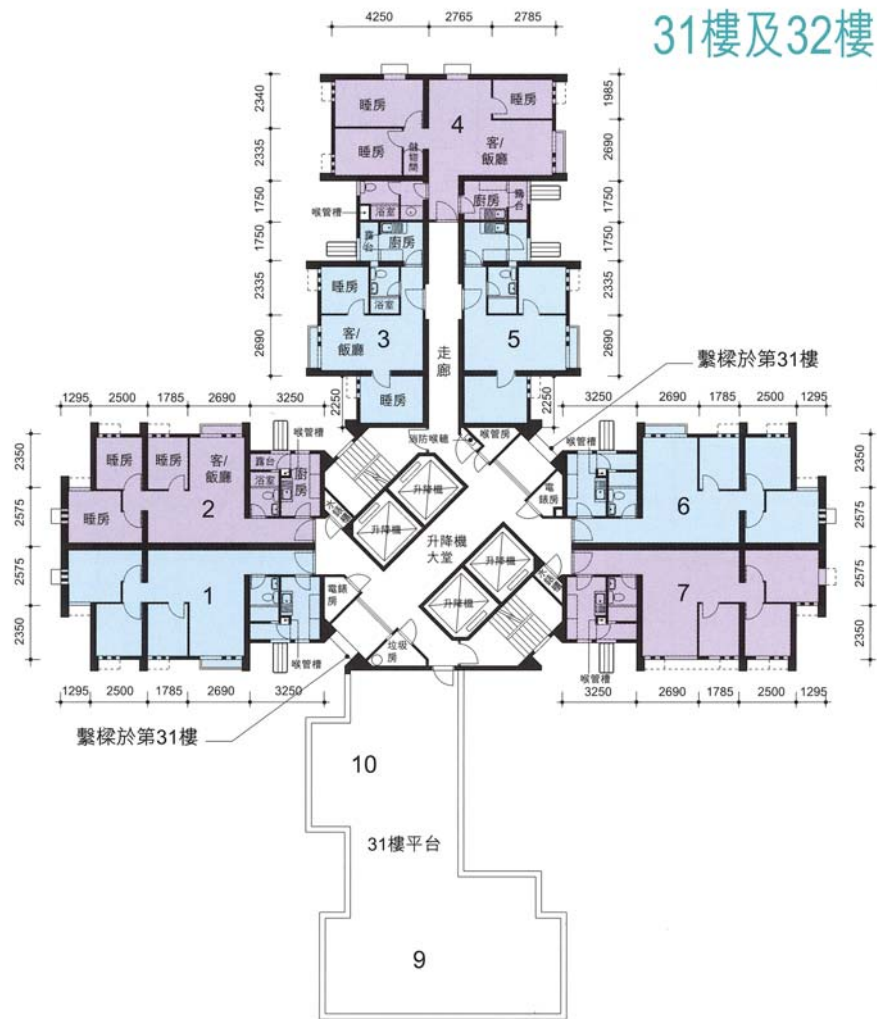

樓宇樣本平面圖  
瓊軒苑 31 樓至 32 樓

Typical Floor Plan  
King Hin Court 31/F-32/F

樓宇樣本平面圖、附圖摘錄自 2008 年 7 月印製的出售剩餘居屋單位第 4 期的瓊軒苑售樓書, 只供參考。擬購買單位人士在購買單位前, 應實地參觀並了解擬選購單位的現狀。

The typical floor plan, part plan are extracted from the sales brochure of King Hin Court under the Sale of Surplus Home Ownership Scheme Flats Phase 4 printed in July 2008 and are for reference only. Prior to purchasing a flat, prospective purchaser should carry out on-the-spot visit to get to know the existing condition of the flat.