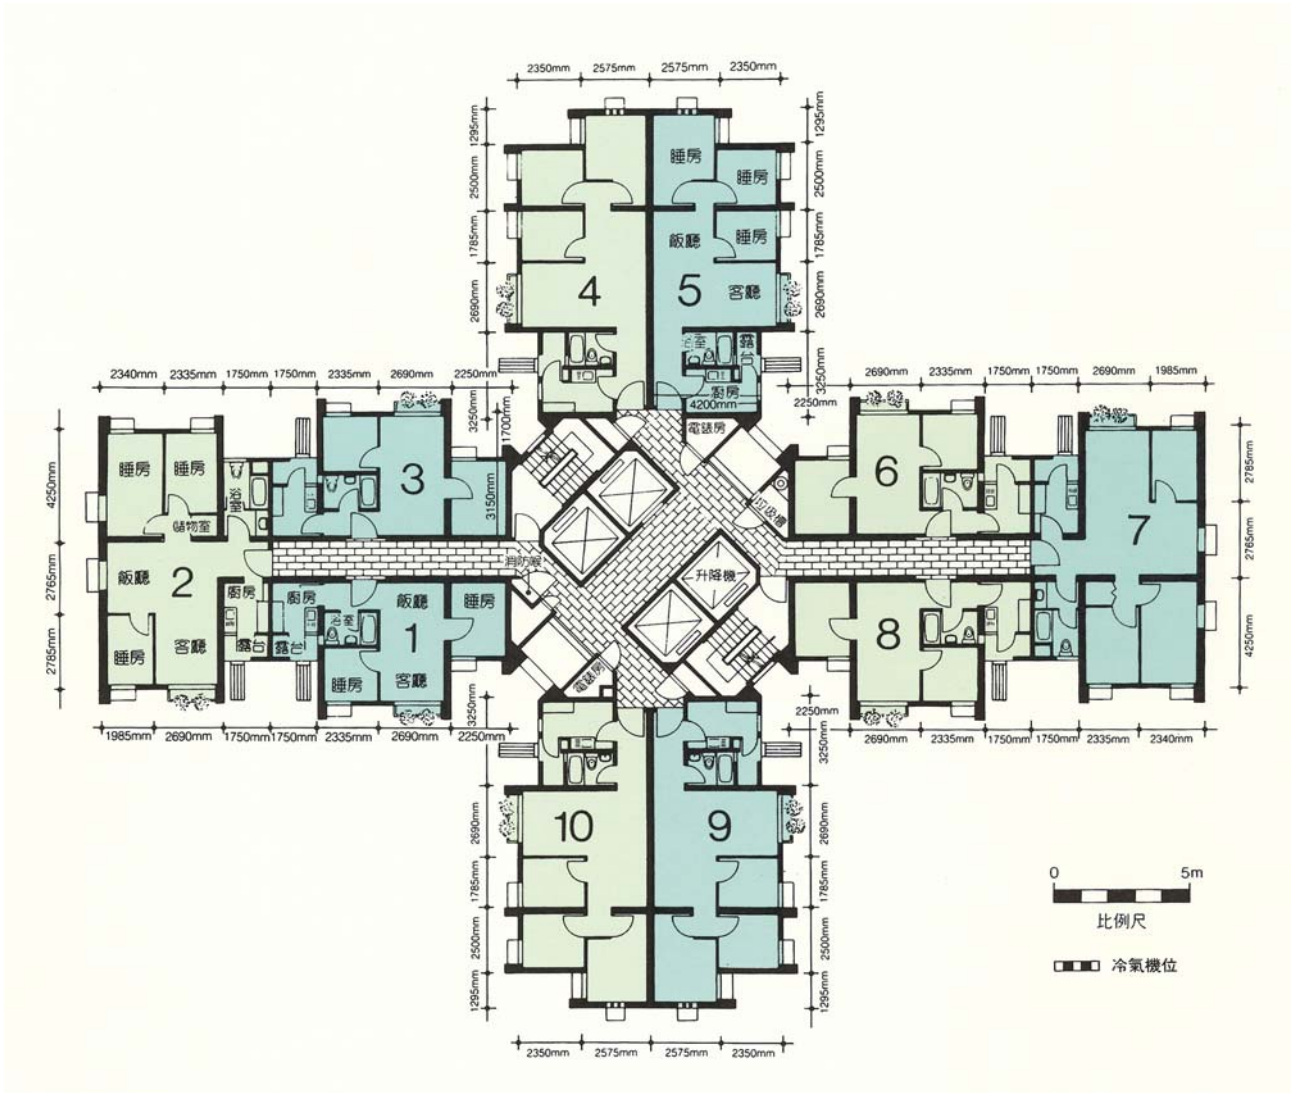

### 樓宇樣本平面圖

景雅苑景欣閣 (A 座) 1 樓至 35 樓

### Typical Floor Plan

King Nga Court King Yan House (Block A)  
1/F-35/F

樓宇樣本平面圖、附圖摘錄自 2007 年 7 月印製的出售剩餘居屋單位第 2 期的景雅苑資料摘要, 只供參考。擬購買單位人士在購買單位前, 應實地參觀並了解擬選購單位的現狀。

The typical floor plan, part plan are extracted from the information brochure of King Nga Court under the Sale of Surplus Home Ownership Scheme Flats Phase 2 printed in July 2007 and are for reference only. Prior to purchasing a flat, prospective purchaser should carry out on-the-spot visit to get to know the existing condition of the flat.