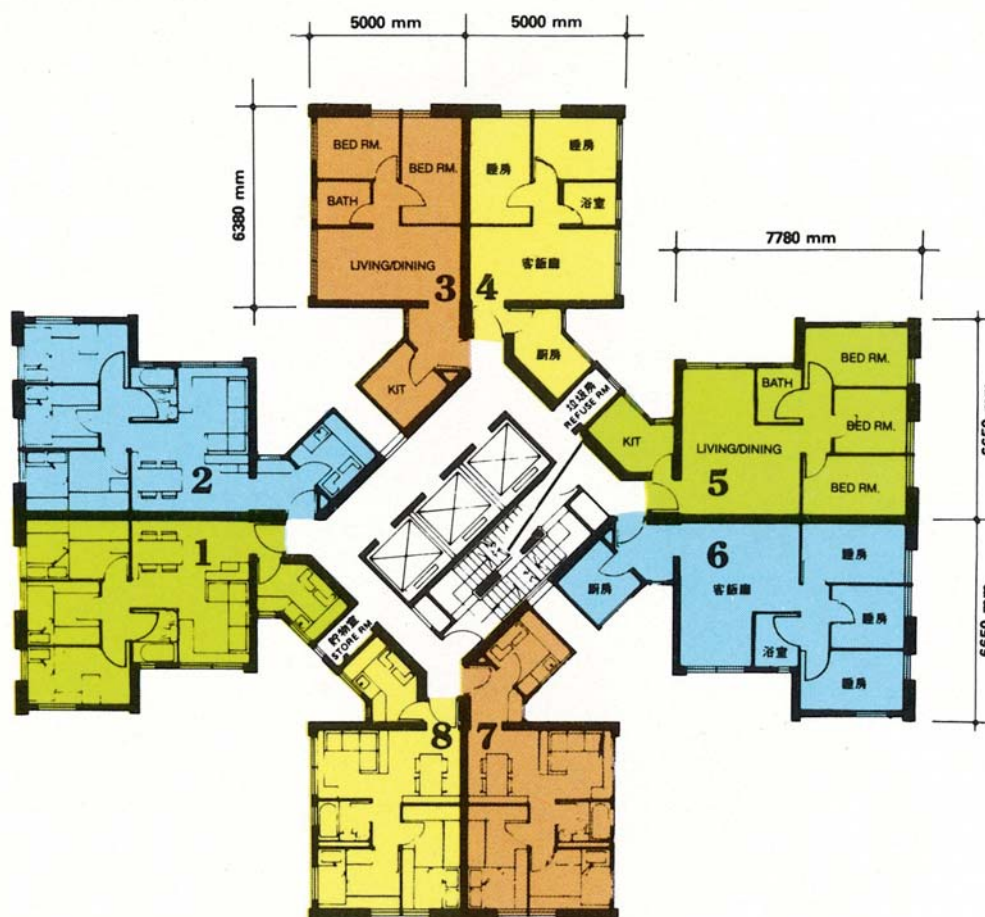

樓宇樣本平面圖

瓊山苑瓊瑛閣 (D 座)

Typical Floor Plan

King Shan Court King Ying House (Block D)

樓宇樣本平面圖、附圖摘錄自居者有其屋計劃第4期乙的瓊山苑資料摘要,只供參考。擬購買單位人士在購買單位前,應實地參觀並了解擬選購單位的現狀。

The typical floor plan, part plan are extracted from the information brochure of King Shan Court under the Home Ownership Scheme Phase 4B and are for reference only. Prior to purchasing a flat, prospective purchaser should carry out on-the-spot visit to get to know the existing condition of the flat.