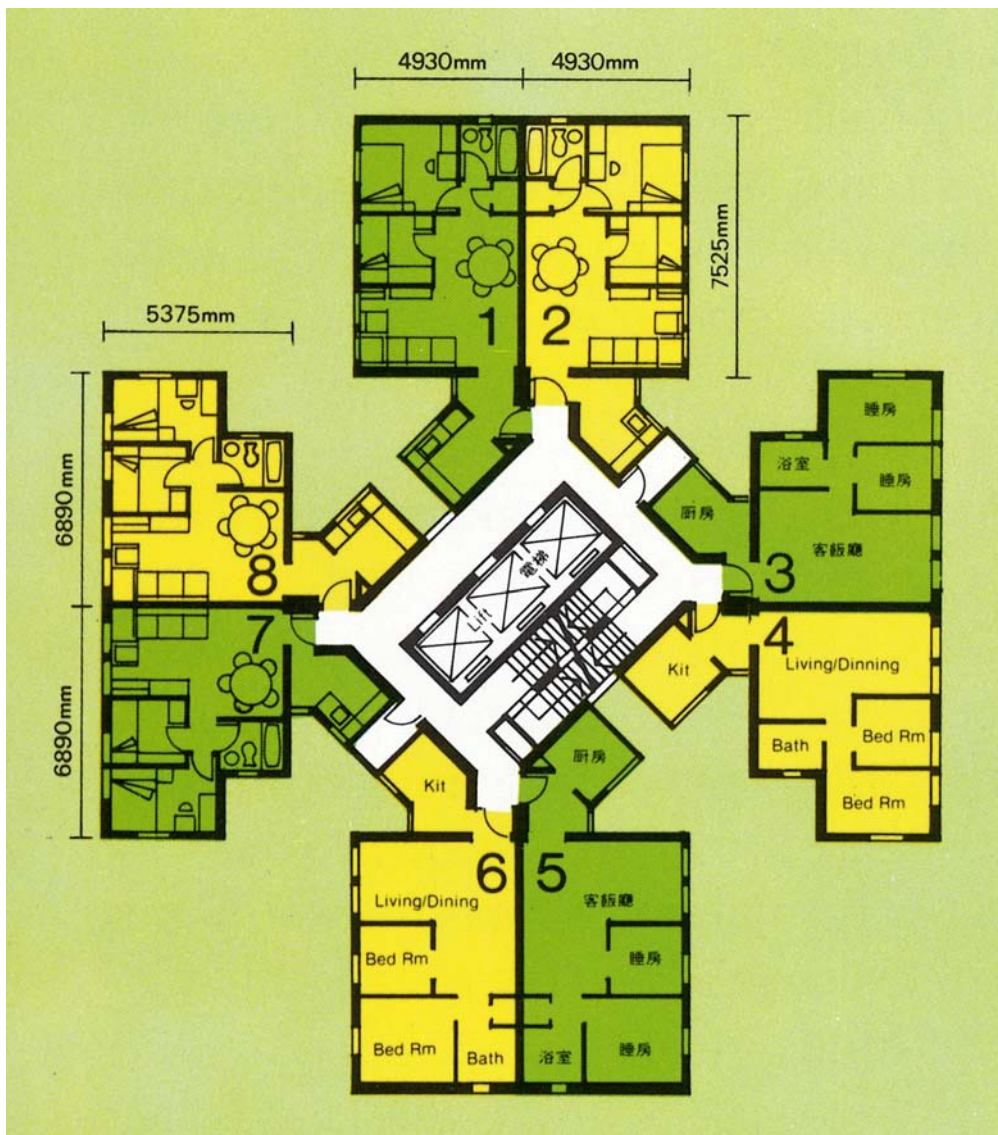

樓宇樣本平面圖

景田苑雄心閣 (D 座)

Typical Floor Plan

King Tin Court Hung Sam House (Block D)

樓宇樣本平面圖、附圖摘錄自居者有其屋計劃第5期甲的景田苑資料摘要,只供參考。擬購買單位人士在購買單位前,應實地參觀並了解擬選購單位的現狀。

The typical floor plan, part plan are extracted from the information brochure of King Tin Court under the Home Ownership Scheme Phase 5A and are for reference only. Prior to purchasing a flat, prospective purchaser should carry out on-the-spot visit to get to know the existing condition of the flat.