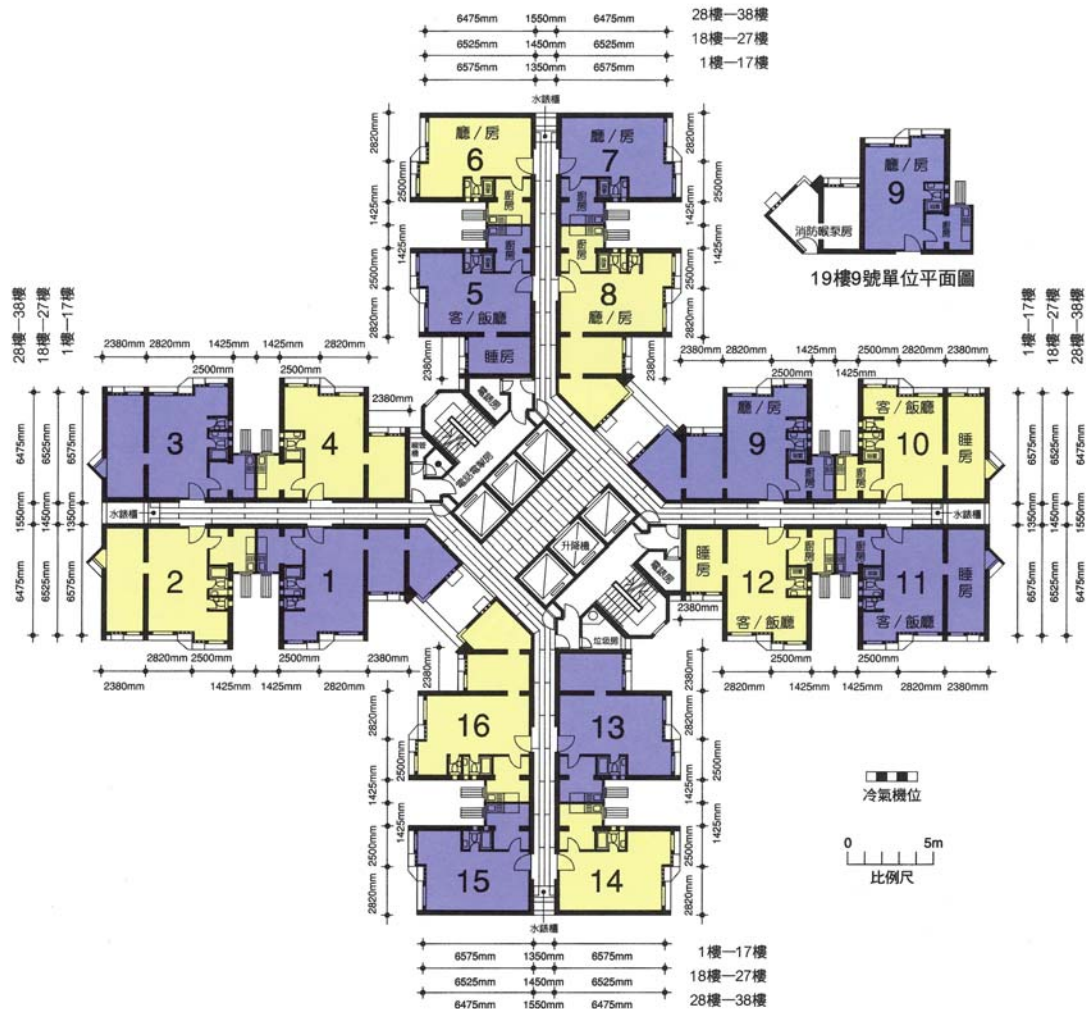

樓宇樣本平面圖  
廣明苑廣寧閣 (F座) 1樓至38樓

Typical Floor Plan  
Kwong Ming Court  
Kwong Ning House (Block F) 1/F-38/F

樓宇樣本平面圖、附圖摘錄自 2009 年 8 月印製的出售剩餘居屋單位第 5 期的廣明苑資料摘要,只供參考。擬購買單位人士在購買單位前,應實地參觀並了解擬選購單位的現狀。

The typical floor plan, part plan are extracted from the information brochure of Kwong Ming Court under the Sale of Surplus Home Ownership Scheme Flats Phase 5 printed in August 2009 and are for reference only. Prior to purchasing a flat, prospective purchaser should carry out on-the-spot visit to get to know the existing condition of the flat.