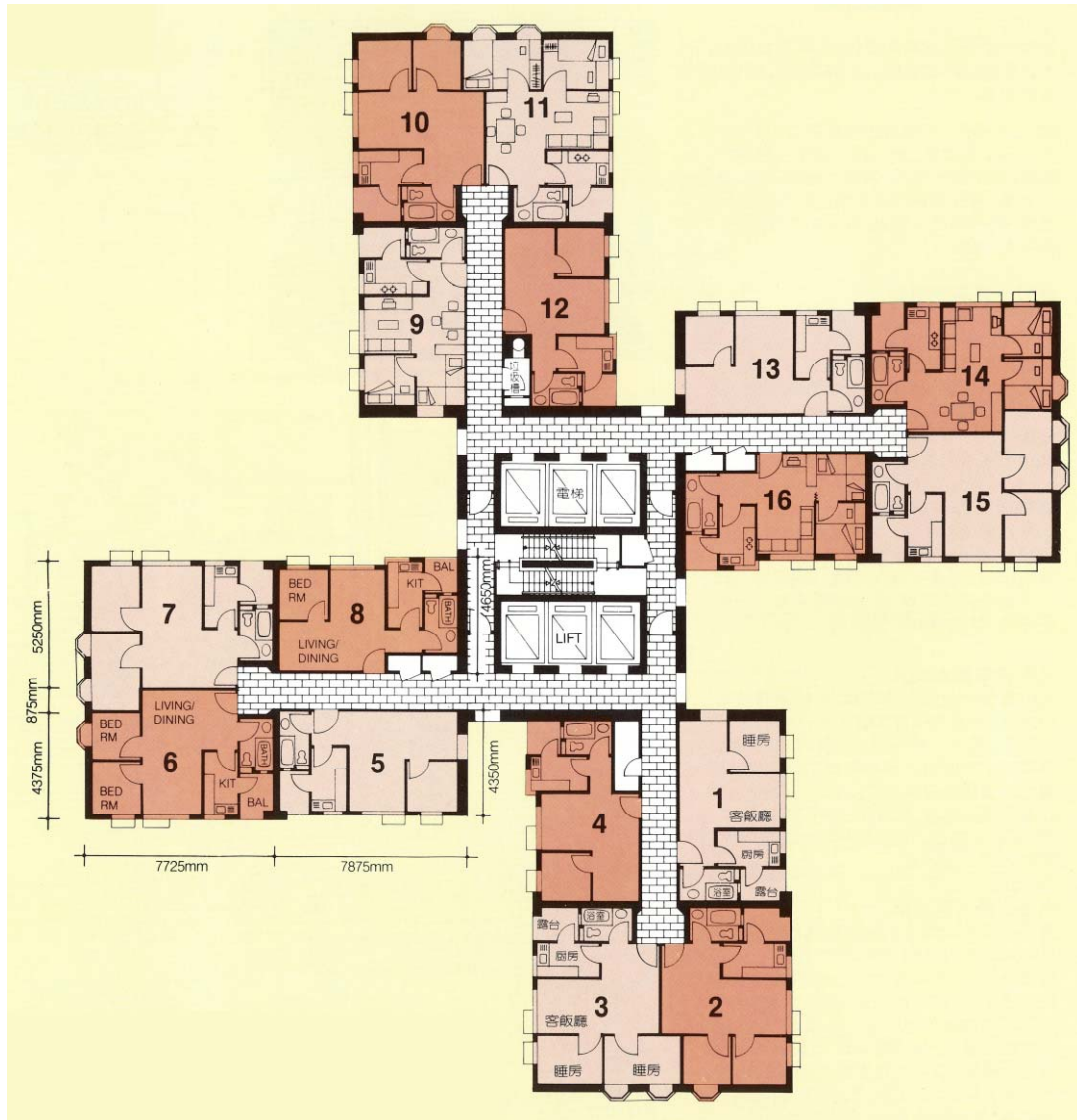

樓宇樣本平面圖

明雅苑明欣閣 (B 座)

Typical Floor Plan

Ming Nga Court Ming Yan House (Block B)

樓宇樣本平面圖、附圖摘錄自居者有其屋計劃第7期丙的明雅苑資料摘要,只供參考。擬購買單位人士在購買單位前,應實地參觀並了解擬選購單位的現狀。
The typical floor plan, part plan are extracted from the information brochure of Ming Nga Court under the Home Ownership Scheme Phase 7C and are for reference only. Prior to purchasing a flat, prospective purchaser should carry out on-the-spot visit to get to know the existing condition of the flat.