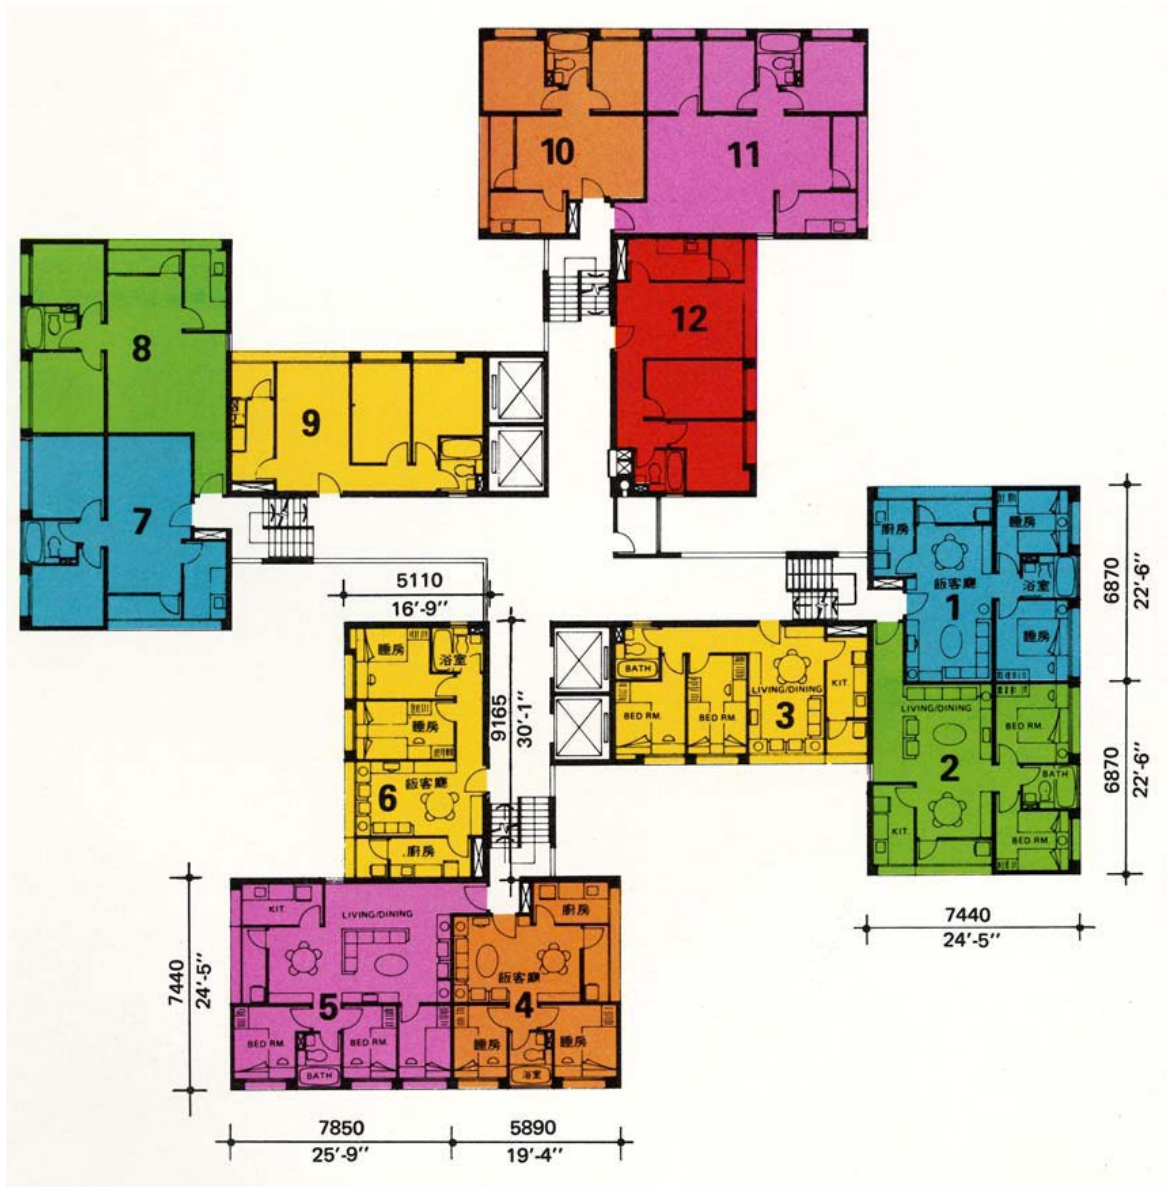

樓宇樣本平面圖

穗禾苑豐逸閣 (B 座)

Typical Floor Plan

Sui Wo Court Fung Yat House (Block B)

樓宇樣本平面圖、附圖摘錄自居者有其屋計劃的穗禾苑資料摘要及其他有關記錄,只供參考。擬購買單位人士在購買單位前,應實地參觀並了解擬選購單位的現狀。

The typical floor plan, part plan are extracted from the information brochure of Sui Wo Court under the Home Ownership Scheme and other relevant records and are for reference only. Prior to purchasing a flat, prospective purchaser should carry out on-the-spot visit to get to know the existing condition of the flat.