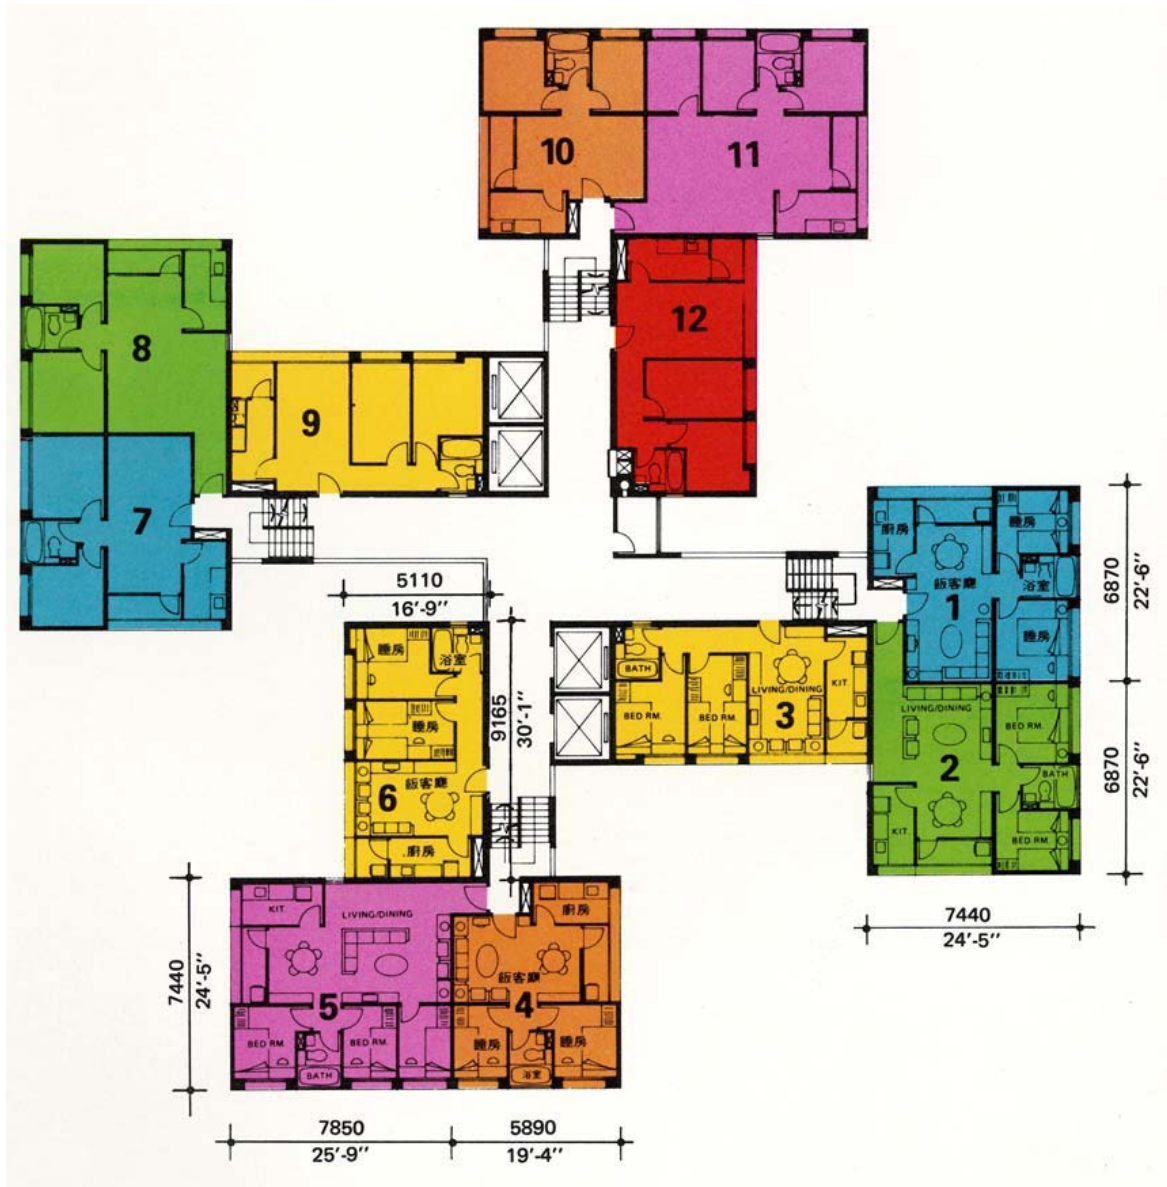

樓宇樣本平面圖

穗禾苑慶宏閣 (D 座)

Typical Floor Plan

Sui Wo Court Hing Wan House (Block D)

樓宇樣本平面圖、附圖摘錄自居者有其屋計劃的穗禾苑資料摘要及其他有關記錄,只供參考。擬購買單位人士在購買單位前,應實地參觀並了解擬選購單位的現狀。

The typical floor plan, part plan are extracted from the information brochure of Sui Wo Court under the Home Ownership Scheme and other relevant records and are for reference only. Prior to purchasing a flat, prospective purchaser should carry out on-the-spot visit to get to know the existing condition of the flat.