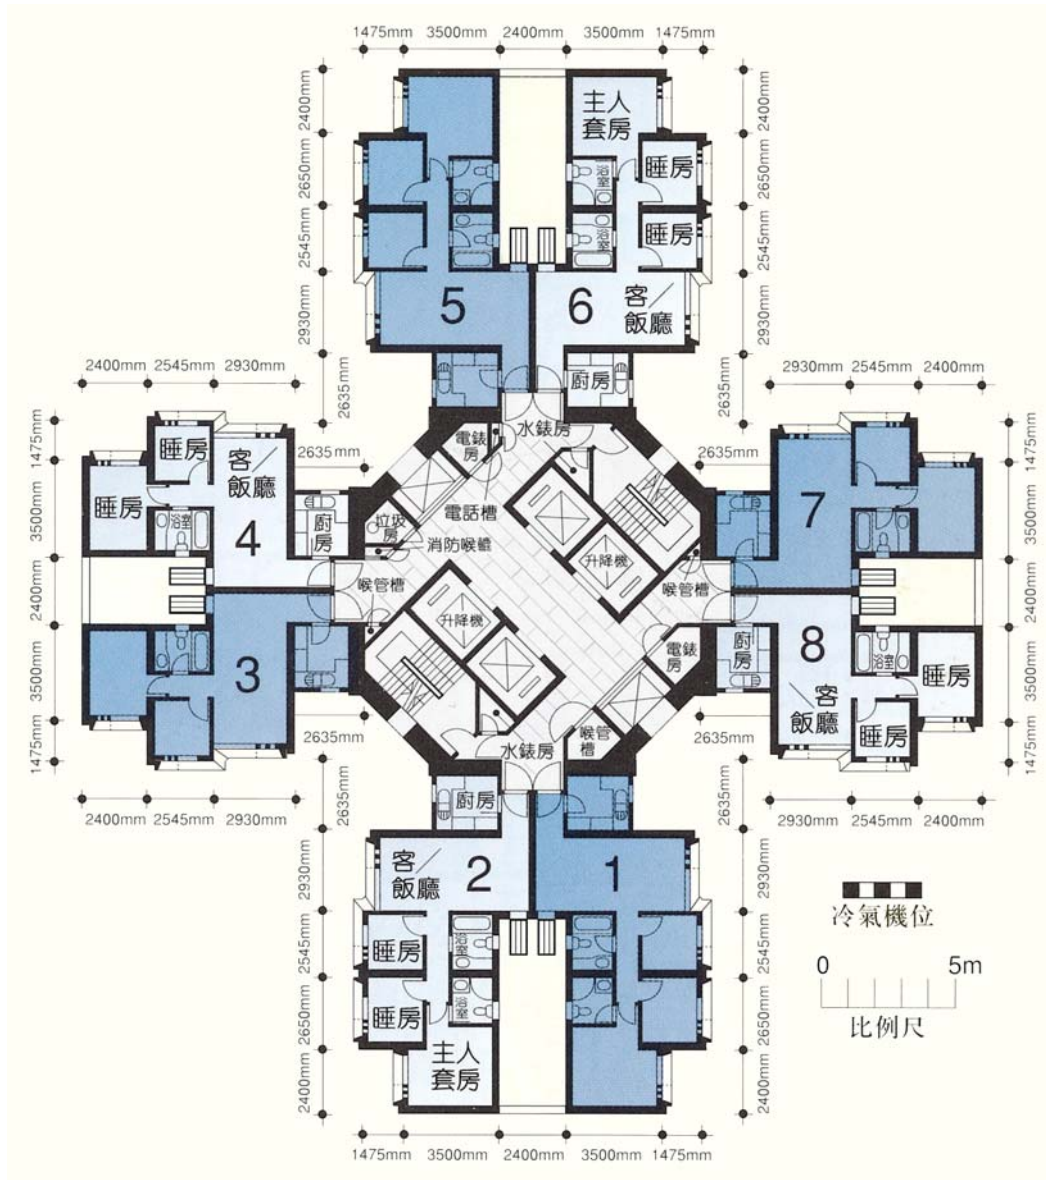

樓宇樣本平面圖

天頌苑頌恩閣 (J座) 1樓至40樓

Typical Floor Plan

Tin Chung Court Chung Yan House (Block J)
1/F-40/F

樓宇樣本平面圖摘錄自1998年12月印製的居者有其屋計劃第20期甲的天頌苑售樓書,只供參考。擬購買單位人士在購買單位前,應實地參觀並了解擬選購單位的現狀。

The typical floor plan are extracted from the sales brochure of Tin Chung Court under the Home Ownership Scheme Phase 20A printed in December 1998 and are for reference only. Prior to purchasing a flat, prospective purchaser should carry out on-the-spot visit to get to know the existing condition of the flat.