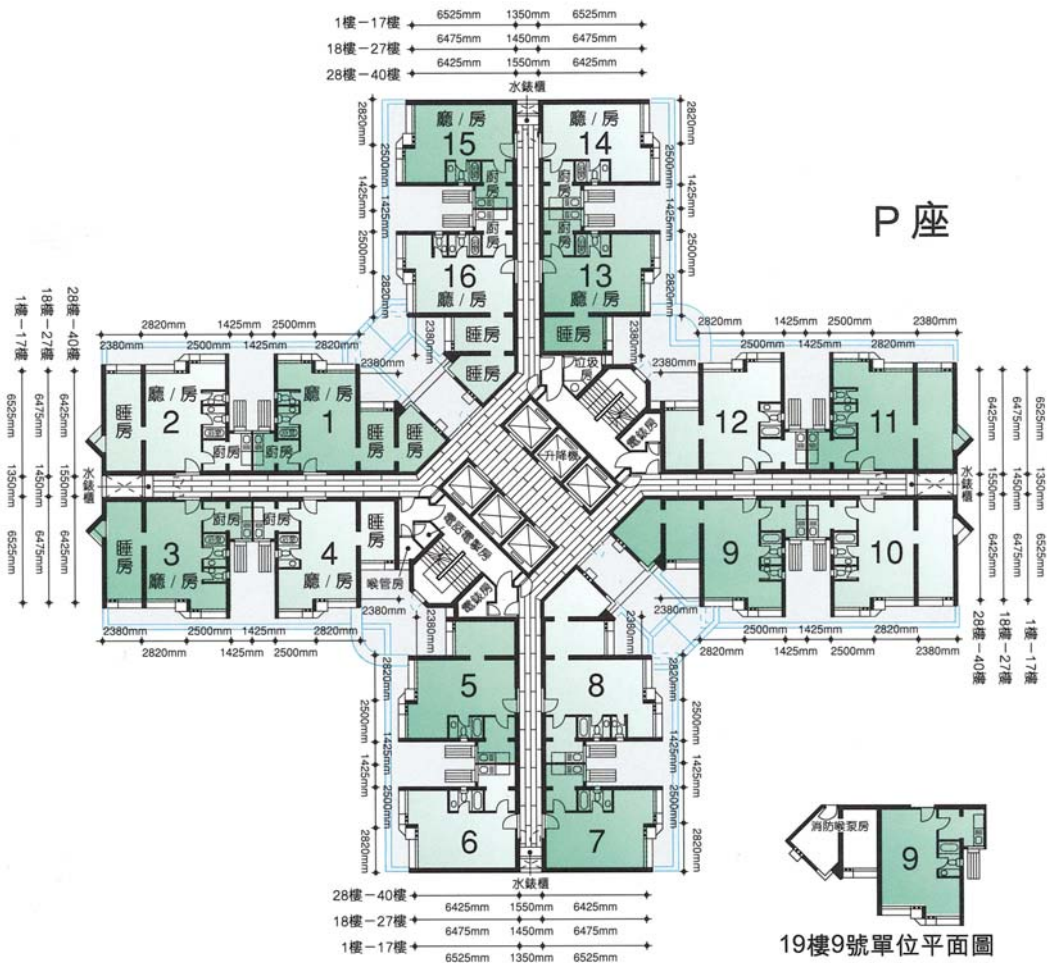

樓宇樣本平面圖

天頌苑頌畫閣 (P 座) 1 樓至 40 樓

Typical Floor Plan

Tin Chung Court Chung Wa House (Block P)
1/F-40/F

樓宇樣本平面圖摘錄自1999年8月印製的居者有其屋計劃第21期甲的天頌苑售樓書,只供參考。擬購買單位人士在購買單位前,應實地參觀並了解擬選購單位的現狀。

The typical floor plan are extracted from the sales brochure of Tin Chung Court under the Home Ownership Scheme Phase 21A printed in August 1999 and are for reference only. Prior to purchasing a flat, prospective purchaser should carry out on-the-spot visit to get to know the existing condition of the flat.