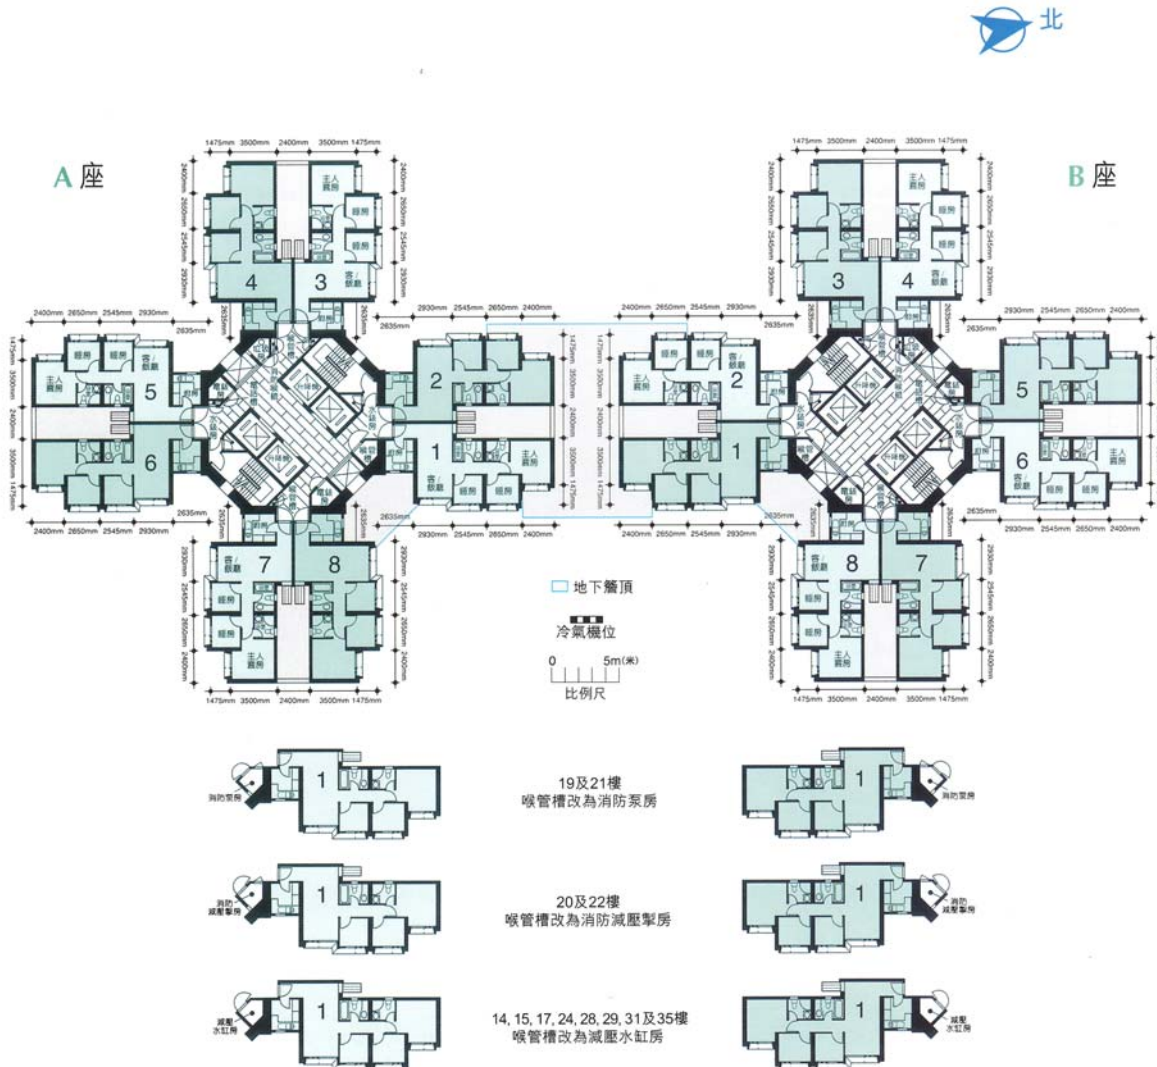

樓宇樣本平面圖

天富苑元富閣 (A座) 1樓至40樓

Typical Floor Plan

Tin Fu Court Yuen Fu House (Block A) 1/F-40/F

樓宇樣本平面圖、附圖摘錄自 2006 年 12 月印製的出售剩餘居屋單位第 1 期的天富苑售樓書,只供參考。擬購買單位人士在購買單位前,應實地參觀並了解擬選購單位的現狀。

The typical floor plan, part plan are extracted from the sales brochure of Tin Fu Court under the Sale of Surplus Home Ownership Scheme Flats Phase I printed in December 2006 and are for reference only. Prior to purchasing a flat, prospective purchaser should carry out on-the-spot visit to get to know the existing condition of the flat.