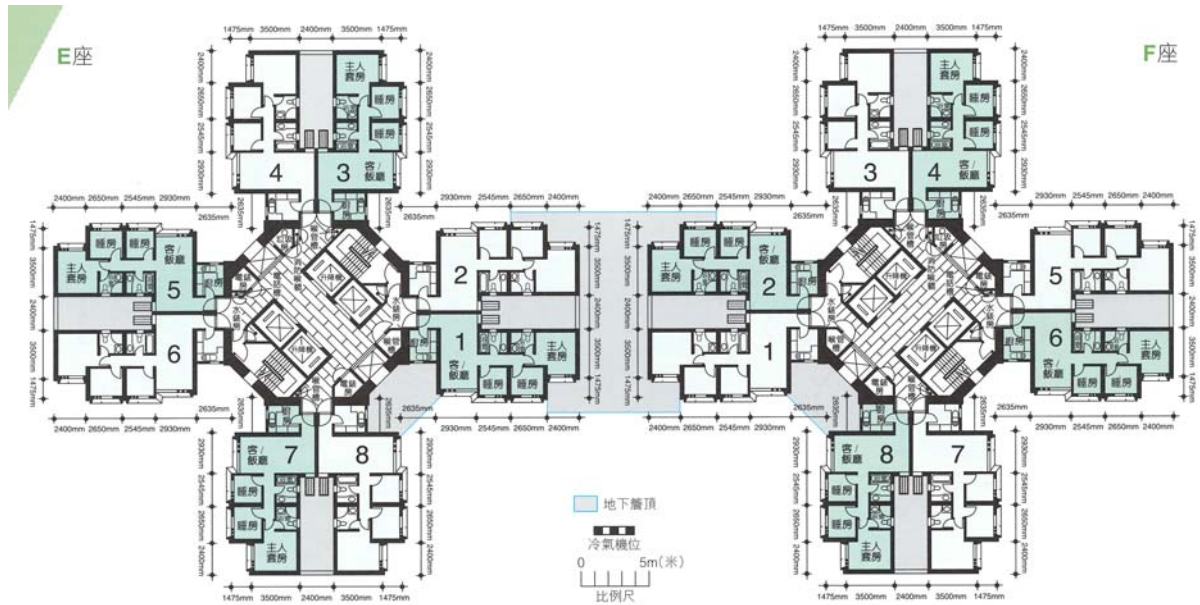

樓宇樣本平面圖

天富苑欣富閣 (E座) 1樓至40樓

Typical Floor Plan

Tin Fu Court Yan Fu House (Block E) 1/F-40/F

樓宇樣本平面圖、附圖摘錄自 2009 年 8 月印製的出售剩餘居屋單位第 5 期的天富苑資料摘要,只供參考。擬購買單位人士在購買單位前,應實地參觀並了解擬選購單位的現狀。

The typical floor plan, part plan are extracted from the information brochure of Tin Fu Court under the Sale of Surplus Home Ownership Scheme Flats Phase 5 printed in August 2009 and are for reference only. Prior to purchasing a flat, prospective purchaser should carry out on-the-spot visit to get to know the existing condition of the flat.