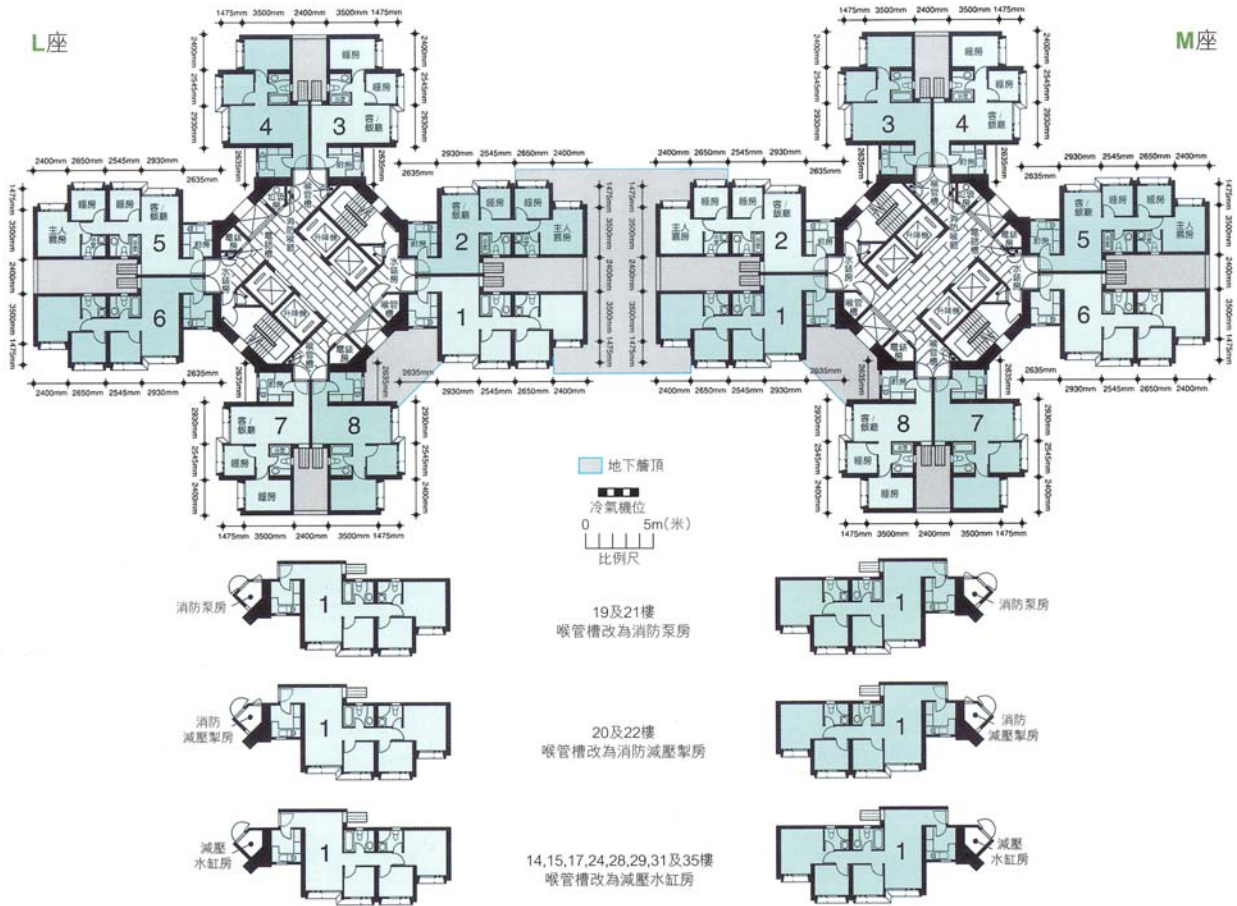

**樓宇樣本平面圖**

天富苑偉富閣 (L 座) 1 樓至 40 樓

**Typical Floor Plan**

Tin Fu Court Wai Fu House (Block L) 1/F-40/F

樓宇樣本平面圖、附圖摘錄自 2009 年 8 月印製的出售剩餘居屋單位第 5 期的天富苑資料摘要,只供參考。擬購買單位人士在購買單位前,應實地參觀並了解擬選購單位的現狀。

The typical floor plan, part plan are extracted from the information brochure of Tin Fu Court under the Sale of Surplus Home Ownership Scheme Flats Phase 5 printed in August 2009 and are for reference only. Prior to purchasing a flat, prospective purchaser should carry out on-the-spot visit to get to know the existing condition of the flat.