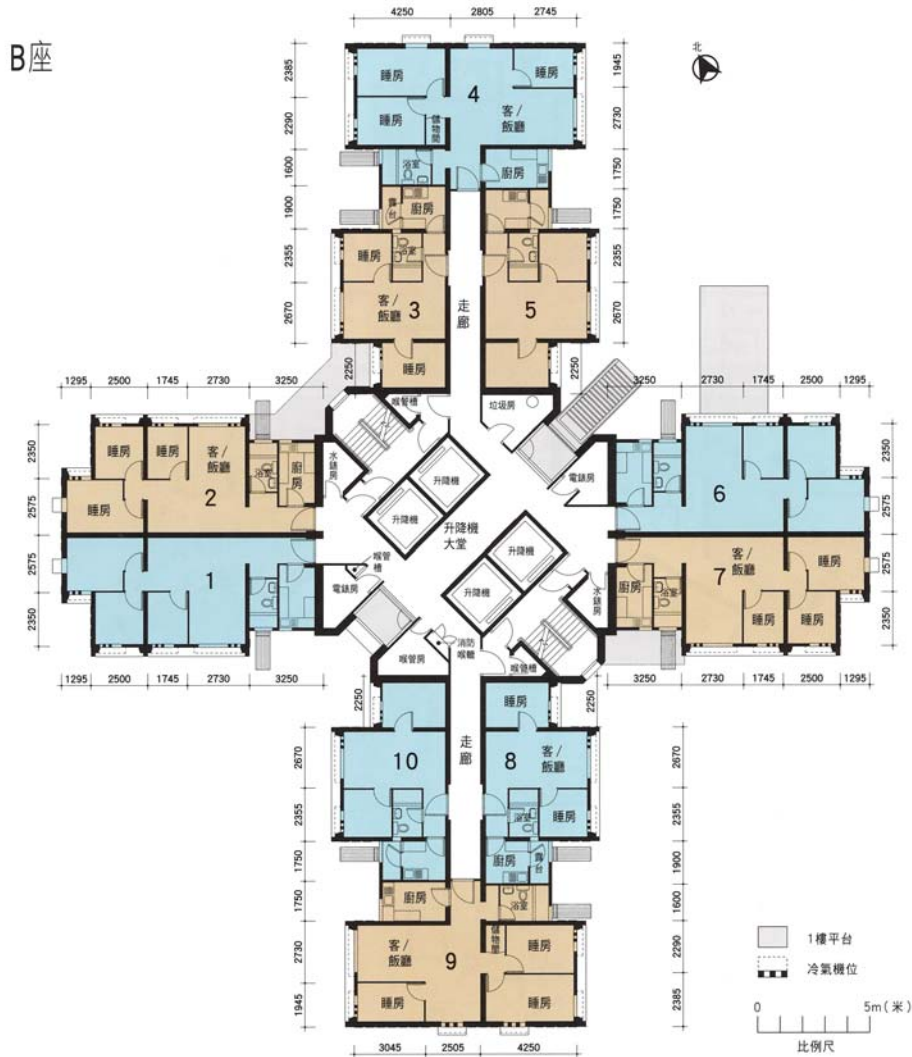

## 樓宇樣本平面圖

東濤苑旭濤閣 (B座) 1樓至36樓

## Typical Floor Plan

Tung Tao Court Yuk Tao House (Block B)  
1/F-36/F

樓宇樣本平面圖、附圖摘錄自 2008 年 1 月印製的出售剩餘居屋單位第 3 期的東濤苑售樓書,只供參考。擬購買單位人士在購買單位前,應實地參觀並了解擬選購單位的現狀。

The typical floor plan, part plan are extracted from the sales brochure of Tung Tao Court under the Sale of Surplus Home Ownership Scheme Flats Phase 3 printed in January 2008 and are for reference only. Prior to purchasing a flat, prospective purchaser should carry out on-the-spot visit to get to know the existing condition of the flat.