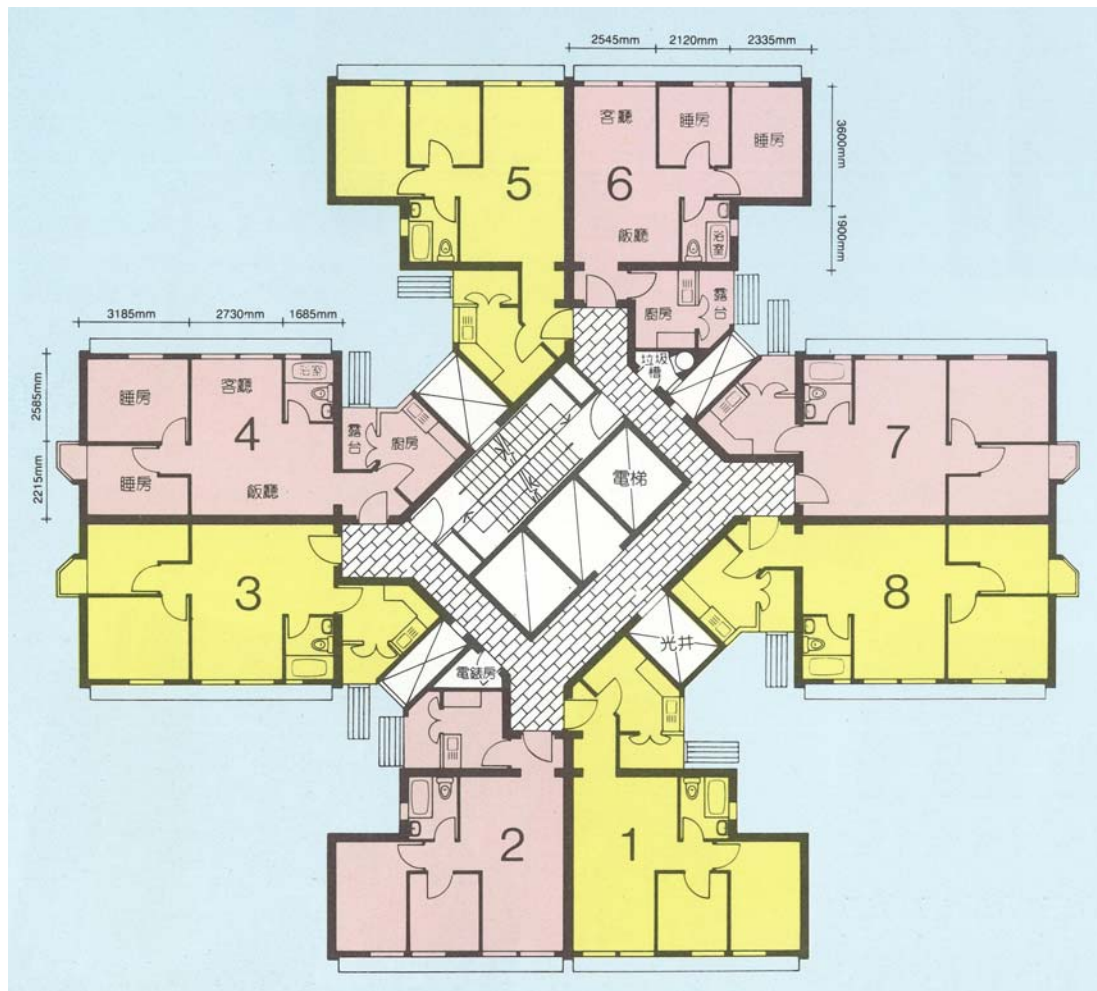

樓宇樣本平面圖

漁安苑銀安閣 (A座) 1樓至35樓

Typical Floor Plan

Yue On Court Ngan On House (Block A)
1/F-35/F

樓宇樣本平面圖、附圖摘錄自居者有其屋計劃第9期內的漁安苑資料摘要,只供參考。擬購買單位人士在購買單位前,應實地參觀並了解擬選購單位的現狀。

The typical floor plan, part plan are extracted from the information brochure of Yue On Court under the Home Ownership Scheme Phase 9C and are for reference only. Prior to purchasing a flat, prospective purchaser should carry out on-the-spot visit to get to know the existing condition of the flat.