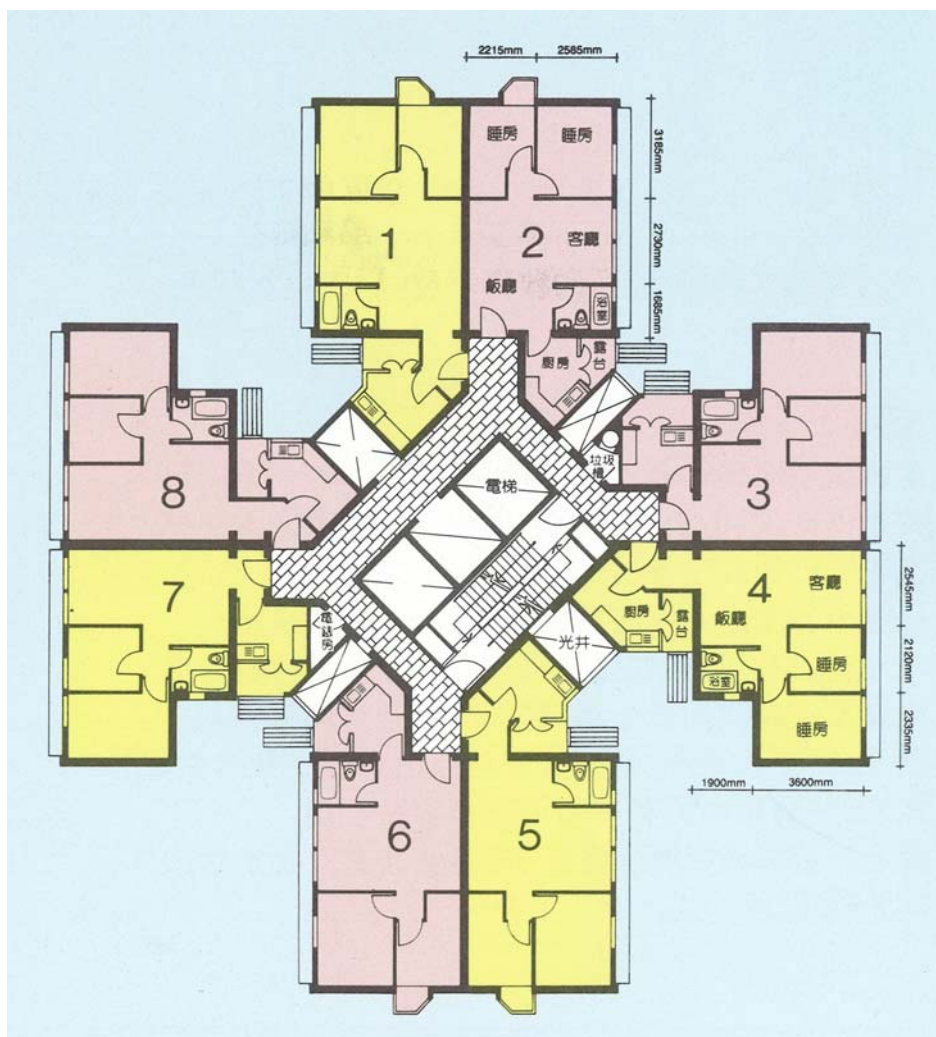

樓宇樣本平面圖

漁安苑紫安閣 (D座) 1樓至35樓

Typical Floor Plan

Yue On Court Tse On House (Block D) 1/F-35/F

樓宇樣本平面圖、附圖摘錄自居者有其屋計劃第9期內的漁安苑資料摘要,只供參考。擬購買單位人士在購買單位前,應實地參觀並了解擬選購單位的現狀。

The typical floor plan, part plan are extracted from the information brochure of Yue On Court under the Home Ownership Scheme Phase 9C and are for reference only. Prior to purchasing a flat, prospective purchaser should carry out on-the-spot visit to get to know the existing condition of the flat.